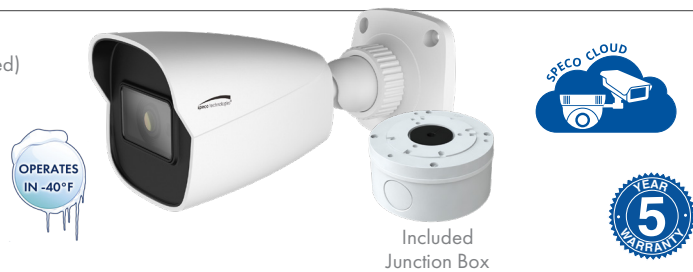

4MP H.265 IP Bullet Camera with Advanced Analytics

O4B6

2.8mm fixed lens, white housing

Features

- Supports up to 4MP @ 30fps
- Built-in standard PoE (IEEE 802.3af)
- H.265/H.264/MJPEG compression supported
- True Day/Night operation (IR cut filter)
- Adaptive IR LEDs reduce IR saturation
- IR range: Up to 98' (depending on scene reflection)
- Micro SD slot up to 128GB (card not included)
- True WDR (wide dynamic range) operation
- IP67 compliant, weather resistant
- Junction box included
- Conformant with ONVIF Profile T
- 5 year warranty

Camera Specifications

Image Sensor	Progressive scan 1/3" CMOS, 4MP
Maximum Resolution	2592 x 1520
Field of View	100.4° (H) , 68° (V)
Minimum Illumination	0.005 lux @ F1.6, AGC ON, 0 lux (IR LED on)
Day/Night	Smart IR
White Balance	Auto, Indoor, Outdoor, Manual
Compensation	True WDR (120dB), BLC, HLC
Electronic Shutter Speed	1/30 - 1/100000 sec.
DNR	3D DNR

Operating & Unit Specifications

Power	PoE, 12VDC (power supply not included)
Power Consumption	< 7.5W
Operating Temperature	-40°F ~ 140°F
Operating Humidity	Less than 95 % (non-condensing)
Unit Dimensions	2.9" (W) x 2.9" (H) x 6.6" (D)
Unit Weight	1 lb.
Certifications	FCC, RoHS