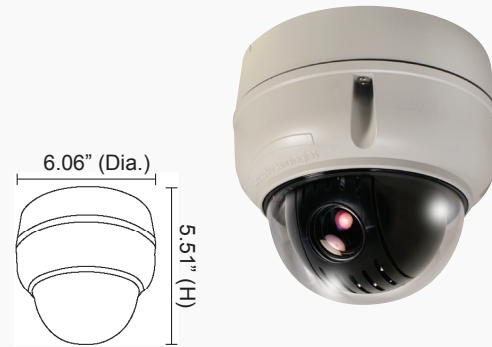

HD-TVI Full HD PTZ Camera

HTPTZ20T 4.7 - 94mm 20x optical zoom lens, white housing

Features

- Full HD 1080p @ 30fps
- 20x optical zoom lens
- True WDR (wide dynamic range)
- True Day/Night function
- 240 preset positions
- 4 Alarm Inputs / 2 Alarm Outputs
- 16x digital zoom
- Max 380°/sec speed
- Additional analog output for 960H
- Full OSD control via UTC (pan, tilt, and zoom)
- IP66 compliant, weather resistant
- 1 year warranty

Camera Specifications

Image Sensor	1/2.8" Sony Starvis CMOS Sensor
Resolution	1080p @ 30fps / 720p @ 60fps
Minimum Illumination	Color: 0.35 lux, BW 0.013 lux, 50IRE
S/N Ratio	More than 50dB
Video Output	HD-TVI, Composite
Total Pixels	1945 (H) x 1097 (V)
Scanning System	Progressive
Zoom	20x (optical)
Focal Length	3.9mm (wide) - 85.8mm (tele)
Max. Aperture Ratio	F1.6 (wide) - F3.7 (tele)
Angular Field Of View	3.9mm - 49.5° (H) / 85.8mm - 2.4° (H)
Focus	Auto / Manual / One Push / Constant Manual

PTZ Function

Pan Range	360° Endless
Pan Speed	Max: 380°/sec (preset)
Tilt Range	10° - 190° (digital flip)
Tilt Speed	Max: 380°/sec (preset)
Preset Positions	240
Tour	8
Pattern	8

Operational Specifications

Operational Specifications (continued)

White Balance	Auto / Fluorescent / Incandescent / Outdoor / Manual
Electronic Shutter Speed	Auto / Manual
Digital Zoom	16x
AGC	Min. / Low / Middle / High
Communication	RS-485, UTC
Protocol	Speco-C (TVI), Pelco-D (Analog), Pelco-P (Analog)
Alarm	4 Inputs, 2 Outputs
Operating Temperature / Humidity	14° F - 122° F / 0% - 90% RH (non-condensing)
Input Voltage	12VDC / 24VAC
Power Supply	12VDC / 24VAC, dual voltage operation (power supply not included)
Power Consumption	1A
Dimensions	5.51" (H) x 6.06" (Dia.)
Weight	3.3 lbs.