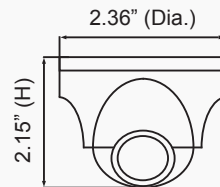

HD-TVI 2MP Mini-Turret Color Cameras

HT71TG 2.8mm fixed lens, dark gray housing

HT71TW 2.8mm fixed lens, white housing

Features

- 1/3" Progressive Scan CMOS, 2MP
- Compact size - only 2.36" in diameter!
- 12 IR LEDs
- Cast aluminum construction
- Additional analog output for 960H
- Signal distance up to 1600 feet*
- Full OSD operation via UTC (TVI output only)
- Vandal resistant
- IP66 compliant, weather resistant
- 12VDC operation
- 5 year warranty

Specifications

Image Sensor	1/3" Progressive Scan CMOS, 2MP
Resolution	1920 x 1080 @ 30fps
Minimum Illumination	0.00 lux (IR LED on)
Effective Pixels	1984 (H) x 1105 (V)
Total Pixels	2000 (H) x 1121 (V)
Electronic Shutter Speed	Auto / Manual
Number of IR LEDs	12
IR Range	35 ft. (depending on scene reflection)
Day/Night	Auto / Color / BW / Ext
Scanning System	Progressive
Synchronization	Internal
Communication	UTC
Frequency	15.734kHz (H) / 60Hz (V)
Video Output	1.0Vp-p / 75 ohms
S/N Ratio	More than 50dB
AGC	Auto
White Balance	Auto
Operating Temperature	14° F – 120° F
Power Supply	12VDC (power supply not included)
Power Consumption	100mA (IR off) / 200mA (IR on)
Certification	FCC, RoHS
Dimensions	2.36" (Dia.) x 2.15" (H)
Weight	10 oz.