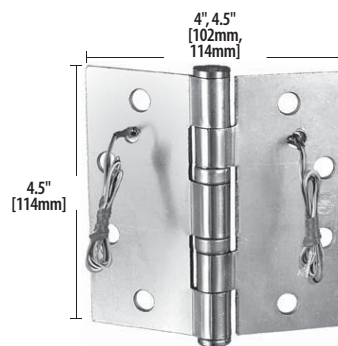

The EH is an efficient, discreet, concealed solution that provides secure power and data transfer from frame to door when streamlined wiring is needed. Each hinge features concealed plug connectors that eliminate separate or exposed wiring. Ultimate concealment for tamper-resistance.

PRODUCT FEATURES

- Transfer power with the highest level of concealment
- Produces the most aesthetically pleasing appearance
- Available in 4-1/2" or 4" hinge length
- 500mA power capability
- 6 conductor, 28 gauge wire
- 6" pigtail provided for connections
- MagnaCare Lifetime Replacement No Fault Warranty

Shipping Weight:
1.10lbs [0.50kg]

Finish:
US32/63025 - Satin Stainless Steel

» MODELS

PART # | Description

EH-40 | EH Concealed - 6 Wire [4.5" x 4.0"]

EH-45 | EH Concealed - 6 Wire [4.5" x 4.5"]

SECURITRON
ASSA ABLOY