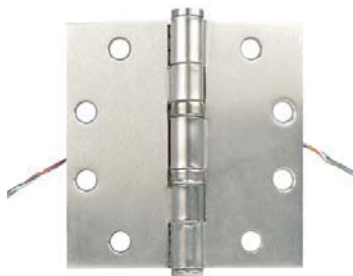

Registration for many of the online training modules are free.

Phone: **203.821.5753**

aaau@assaabloyusa.com

www.assaabloyamericasuniversity.com

EH Electric Hinge

Double Duty Hinge for Streamlined Power Transfer

The EH is an efficient, discreet, concealed solution that provides secure power and data transfer from frame to door when streamlined wiring is needed. Each hinge features concealed plug connectors that eliminate separate or exposed wiring. Ultimate concealment for tamper-resistance.

PRODUCT FEATURES

- Transfer power with the highest level of concealment
- Produces the most aesthetically pleasing appearance
- Available in 4-1/2" or 4" hinge length
- 500mA power capability
- 6 conductor, 28 gauge wire
- 6" pigtail provided for connections
- MagnaCare Lifetime Replacement No Fault Warranty