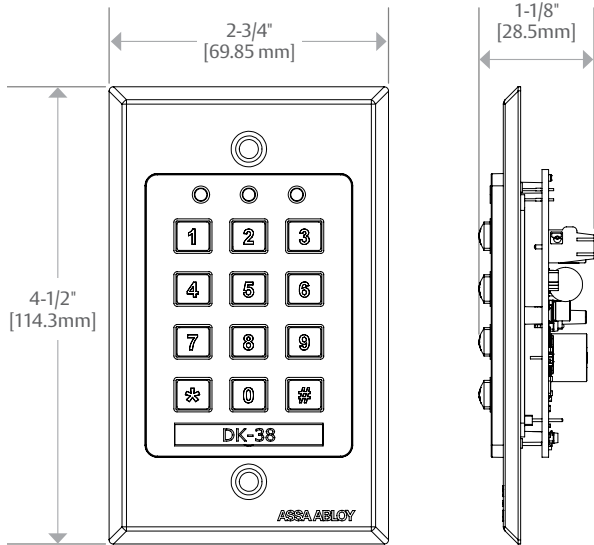

Convenient & Versatile

- True ten-digit operations
- Audible keystroke echo
- 12-key illuminated 3x4 keypad

MagnaCare
Warranty

Dual Voltage
12/24

Wiegand Output | Indoor Use | Single Gang

Dimensions

Specifications

Endurance

- 1 million cycles

Shipping Weight

- 1.5lbs [0.68kg]

Features

Standard Features

- 12-key illuminated 3x4 keypad
- Dual voltage 12 or 24 VDC
- Compatible with access control systems using standard Wiegand output
- Single gang mounting
- Red, green and yellow status LEDs
- Tamper detection
- True 10-digit operation
- Audible keystroke echo
- 16 foot (4.88m) cable included
- US32D/630 Satin Stainless Steel finish
- MagnaCare® lifetime replacement, no-fault, no questions asked warranty