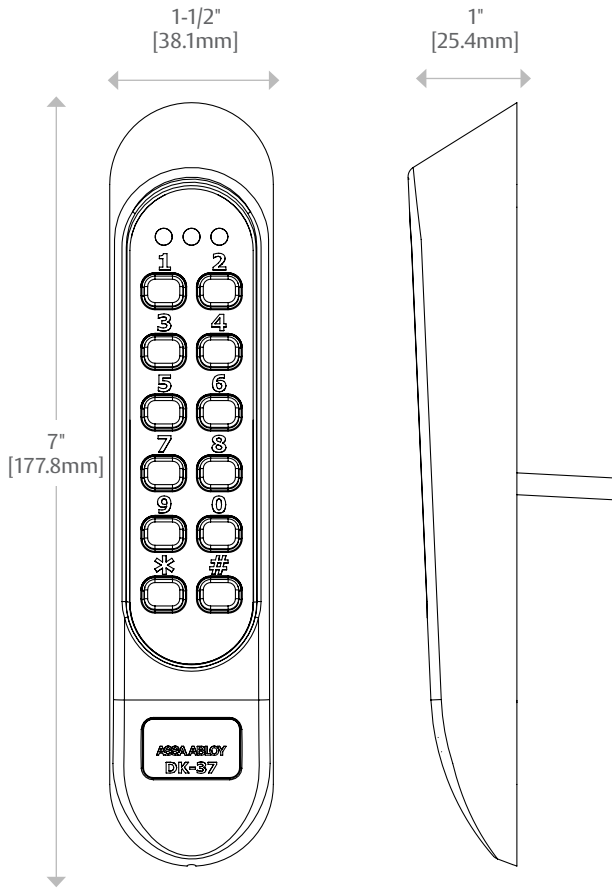

Convenient & Versatile

- Red, green and yellow status LEDs
- Audible keystroke echo
- Spy shield available

MagnaCare
Warranty

Dual Voltage
12/24

Wiegand Output | Weatherproof | Narrow Stile

Dimensions

Specifications