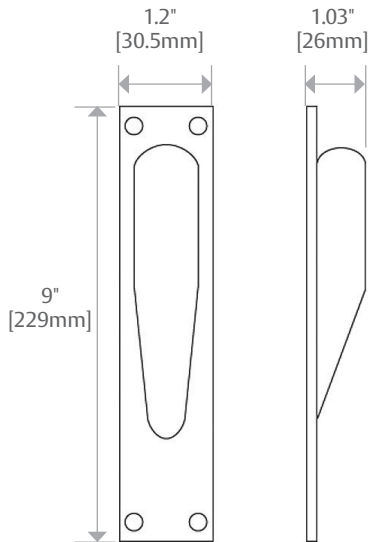

## Dimensions

### Dimensions

- **CEPT Housing:**  
9-1/16" L x 1-3/16" W x 1-7/16" D  
[230.2mm L x 30.12mm W x 36.52mm D]