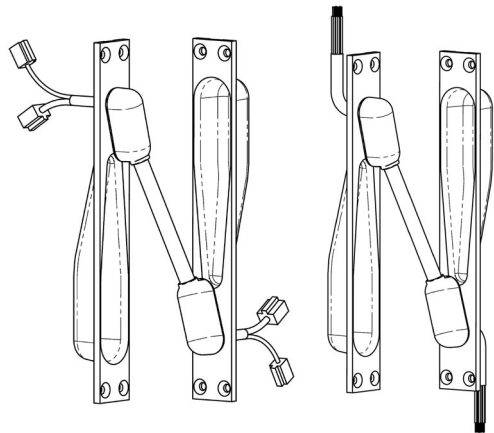

# Securitron CEPT Concealed Electrical Power Transfer

ASSA ABLOY

The global leader in  
door opening solutions

The heavy-duty, tamper-resistant Concealed Electrical Power Transfer (CEPT) securely transfers power and data from the hinge side of the frame to electrified hardware on the door.

## Robust Design

- All stainless steel construction - no plastic parts
- Tamper resistant with no exposed openings to allow foreign objects to reach wires or jam the device

## Dimensions