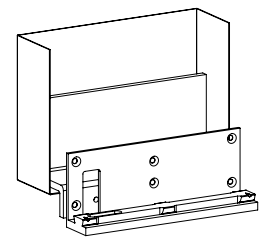

M68

Grade 3

MagnaCare
Warranty

Auto Sensing
Dual Voltage
12/24

PoE
Friendly

Fire Rated

Preload