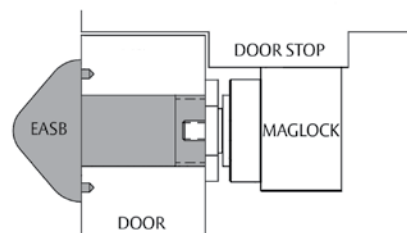

Securitron M32/62/82 Magnalock® Accessories

EASB Energy Absorbing Sex Bolt

The Energy Absorbing Sex Bolt provides additional protection and shock absorption to augment holding force when a door experiences dynamic forces such as kicks or repeated blows. Used in mental health care and detention ancillary or administrative doors, and perimeter doors.

- For high-security applications on inflexible doors
- Replaces the standard Sex Bolt
- Contains a powerful internal spring that absorbs and dissipates the force of a blow
- MagnaCare® lifetime replacement, no fault, no questions asked warranty

Part Number | Description

- **EASB-250** Energy Absorbing Bolt - 1/4" Spacer Kit
- **EASB-32** Energy Absorbing Sex Bolt - Model 32

Part Number | Description

- **EASB-62** Energy Absorbing Sex Bolt - Model 62
- **EASB-82** Energy Absorbing Sex Bolt - Model 82

TDK-1 Accessory for Thick Doors

- Provides replacement screws so armature plates for the M32, M62, M82, M38 and M68 can be used on doors thicker than 1-3/4", and up to 3"
- MagnaCare® lifetime replacement, no fault, no questions asked warranty