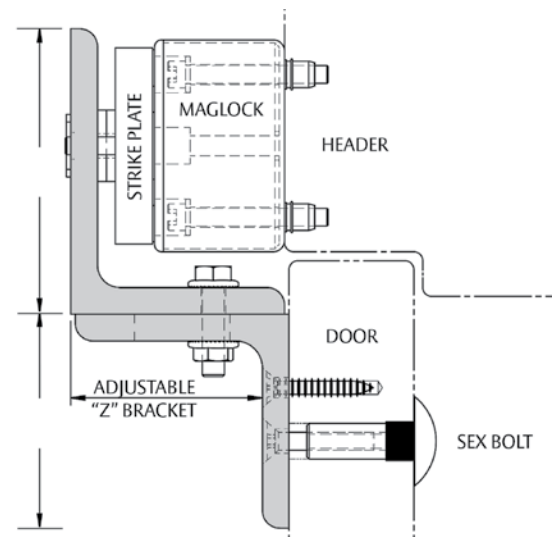

AOS Offset Strike Plate

- Alters the position of the mounting hole by 1/4" [6mm]. This is often required to clear the glass on aluminum frame store front doors
- Includes Offset Strike Plate only
- MagnaCare® lifetime replacement, no fault, no questions asked warranty

Part Number | Description

AOS-62	Strike Plate - M62, Offset
AOS-62D	Strike Plate - M62D, Offset
AOS-82	Strike Plate - M82, Offset

ASS Split Strike/ Replacement Strike Plate

- Allows a single M32, M62 or M82 Magnalock to secure a double door at traffic control holding force level
- Includes Split Strike Plates only
- MagnaCare® lifetime replacement, no fault, no questions asked warranty

Part Number | Description

ASS-32	Strike Plate M32 - Split Set w/ Fasteners & Sex Bolt
ASS-62	Strike Plate M62 - Split Set w/ Fasteners & Sex Bolt
ASS-82	Strike Plate M82 - Split Set w/ Fasteners & Sex Bolt

ZA Z Bracket Kits - Adjustable

- Use on in-swing doors with Magnalock "F" options (8-1/2" overall length)
- Provides 1-1/4" of lateral movement to accommodate most openings and allows for precision adjustments (2-1/4" to 3-1/2" from door/header)
- Includes an oversized dress cover
- MagnaCare® lifetime replacement, no fault, no questions asked warranty