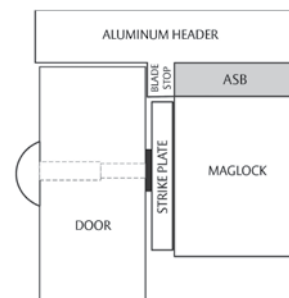

Securitron® M32, M62, M82 Magnalock® Accessories

ASB Aluminum Spacer Bracket

- Use when a blade stop requires the Magnalock to be lowered
- Comes pre-drilled for the mounting bolts and wire
- Provides a blind nut for surface installation of strike
- Available in clear aluminum or black anodized
- MagnaCare® lifetime replacement, no fault, no questions asked warranty

Part Number | Description

ASB-32BK	Alum Frame Spacer Bracket - M32, Black Anodized
ASB-32CL	Alum Frame Spacer Bracket - M32, Clear Anodized
ASB-62BK	Alum Frame Spacer Bracket - M62, Black Anodized
ASB-62CL	Alum Frame Spacer Bracket - M62, Clear Anodized