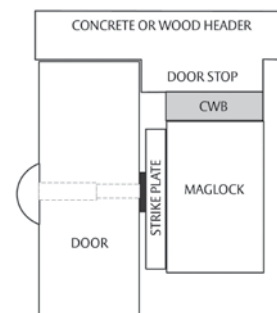

CWB Concrete Wood Bracket

- Used on wood or concrete filled metal frames
- Provides a concealed wire chamber
- Available in clear aluminum or black anodized
- MagnaCare® lifetime replacement, no fault, no questions asked warranty