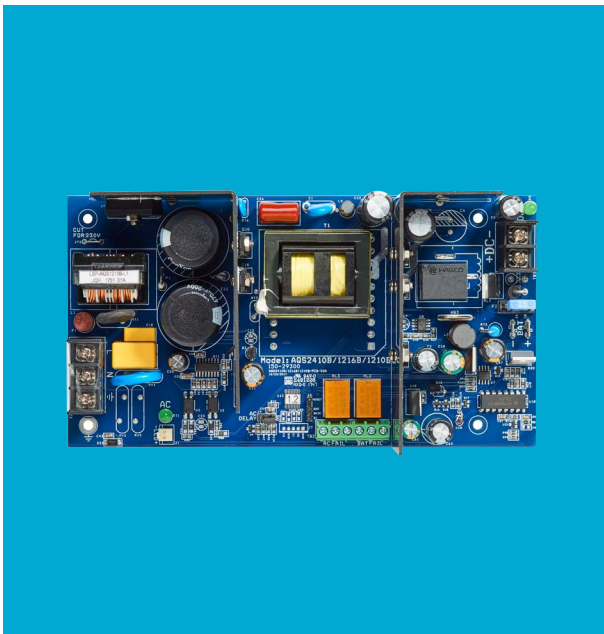

Securitron AQS1210 Power Supply

ASSA ABLOY

The global leader in
door opening solutions

The Securitron AQS1210 Series of switching power supplies are single voltage, UL listed, supervised units with a dedicated battery charging circuit. They provide 10 Amps at 12VDC, with up to 16 independently controlled power limited outputs.

Product Features

- All combinations of AQ power supplies and distribution boards are UL listed
- Single voltage 12VDC continuous output
- Up to 90% efficiency which results in decreased operating costs and lengthens the lifespan of electronics
- Tolerates brownout or overvoltage input $\pm 15\%$ of nominal voltage
- Thermal shutdown protection with auto restart
- Circuit breaker protects against overcurrent and reverse battery faults
- Dedicated battery charging circuit prevents overvoltage on locking devices
- Low battery cutoff at 9V at 12VDC
- Available with a single relay fire trigger or individually triggered relayed outputs
- MagnaCare® lifetime replacement, no fault warranty

Specification Data

- Typical output: 12.5 / 25.0 VDC
- Low noise design with ripple as low as 168mV p-p
- 115 or 230 VAC input
- Power supply outputs are Class 2 power limited when used with 4, 8 or 16 output distribution boards with PTC fuses
- Expandable up to 16 independently controlled power limited outputs
- Available with configurable access control input/outputs with fire trigger in either PTC or with fuse/dry contact option, fire relay only, or configurable outputs with fire relay input
- LED indicators and form "C" contacts for supervision
- Supports up to two (2) sealed gel, AGM or wet lead acid batteries
- Dimensions: 14" x 14" x 4-3/4" enclosure
- Operating Temp: -4 to +122F [-20 to +50C]
- Shipping Weight: 12.7 lbs [5.76kg]