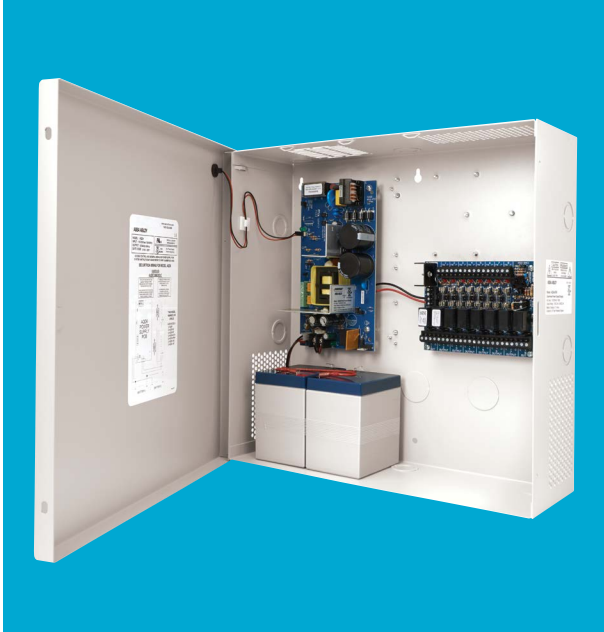

Securitron AQS1210 Power Supply

ASSA ABLOY

The global leader in
door opening solutions

The Securitron AQS1210 Series of switching power supplies are single voltage, UL listed, supervised units with a dedicated battery charging circuit. They provide 10 Amps at 12VDC, with up to 16 independently controlled power limited outputs.

Product Features

- All combinations of AQ power supplies and distribution boards are UL listed
- Single voltage 12VDC continuous output
- Up to 90% efficiency which results in decreased operating costs and lengthens the lifespan of electronics
- Tolerates brownout or overvoltage input $\pm 15\%$ of nominal voltage
- Thermal shutdown protection with auto restart
- Circuit breaker protects against overcurrent and reverse battery faults
- Dedicated battery charging circuit prevents overvoltage on locking devices
- Low battery cutoff at 9V at 12VDC
- Available with a single relay fire trigger or individually triggered relayed outputs
- MagnaCare® lifetime replacement, no fault warranty

Specification Data

- Typical output: 12.5 / 25.0 VDC
- Low noise design with ripple as low as 168mV p-p
- 115 or 230 VAC input
- Power supply outputs are Class 2 power limited when used with 4, 8 or 16 output distribution boards with PTC fuses
- Expandable up to 16 independently controlled power limited outputs
- Available with configurable access control input/outputs with fire trigger in either PTC or with fuse/dry contact option, fire relay only, or configurable outputs with fire relay input
- LED indicators and form "C" contacts for supervision
- Supports up to two (2) sealed gel, AGM or wet lead acid batteries
- Dimensions: 14" x 14" x 4-3/4" enclosure
- Operating Temp: -4 to +122F [-20 to +50C]
- Shipping Weight: 12.7 lbs [5.76kg]