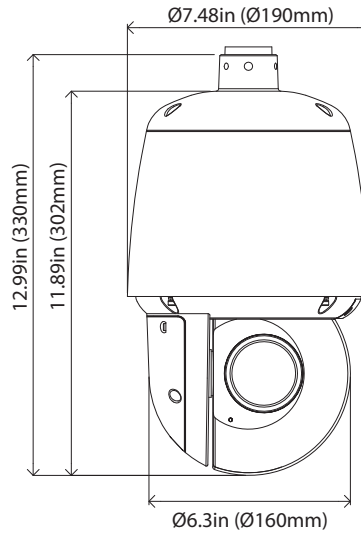

Flex IR PTZ

Accessories

Accessory Type	Image	Model Number	Description	Dimensions	Color
Recessed Mount		IFIRPTZWRECMT	Recessed mount for indoor or outdoor IR PTZ	Ø10.9 x 6.5 in (Ø276 x 166.1 mm)	RAL 9003 (Trim)
Ceiling Mount		IFIRPTZC2X2	Ceiling Mount Adapter Tile for use with IFIRPTZWRECMT	23.8 x 23.8 in (605 x 605 mm)	SHERWIN WILLIAMS 3HWT2-9002
Wall Mount		RHOSW	Short wall mount with end cap. For use with RHOWPA pole strap adapter and RHOWCA corner bracket adapter	With Dome Installed 14 x 9 x 11 in (366 x 218 x 282 mm)	RAL 9003
Wall Mount		RHOLW	Long wall mount with end cap	With Dome Installed 14 x 9 x 23 in (366 x 218 x 587 mm)	RAL 9003
Over the Roof Mount		RHOTR	Affixes directly to vertical roof wall or parapet, positions dome away from wall	43 x 10 x 19 in (1098 x 243 x 473 mm)	RAL 9003