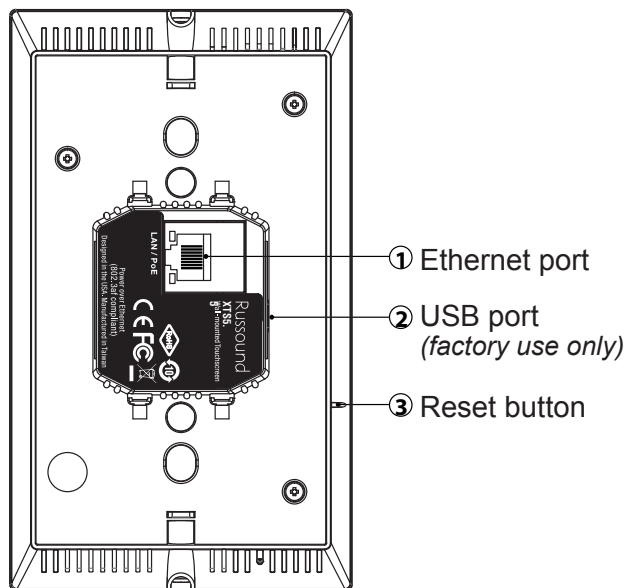

Overview

Back Panel

Specifications

Display Size:	5.5" (140mm)
Display Type:	FHD
Power Requirements:	PoE Power - 802.3af compatible
Mounting:	Single gang (US and EU)
Weight:	3oz
Dimensions:	3.4" W x 5.8" H x 1.33" D 87.5 W x 148.5 x 33.7 mm

What's In The Box

- 1 XTS5.5 Wall-mounted Touchscreen
- 1 Mounting Bracket With Screws
- 1 Installation Manual