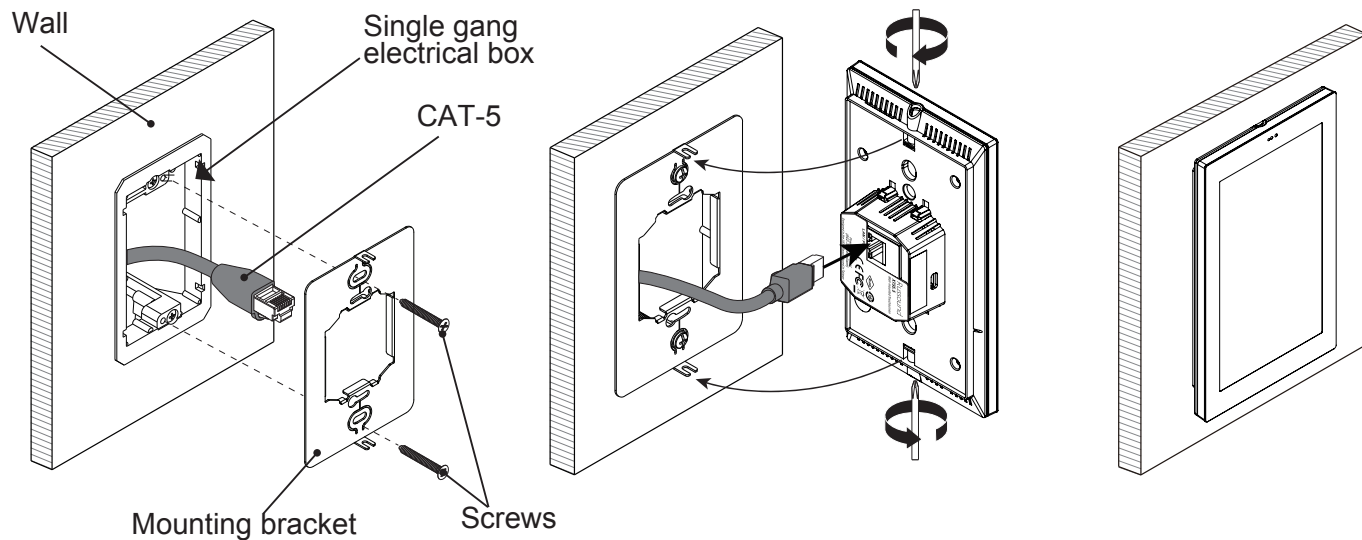

Installation