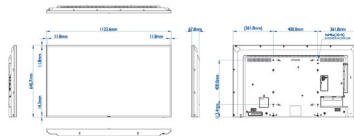

Operating conditions

- Altitude: 0 ~ 3000 m
- Temperature range (operation): 0~ 40 °C
- Temperature range (storage): -20 ~ 60 °C
- Relative humidity: 20 ~ 80% (operation), 5 - 95% (storage) %
- MTBF: 50,000 hour(s)

Power

- Mains power: 100 ~ 240 VAC, 50 ~ 60 Hz
- Consumption (On mode): 128 W
- Standby power consumption: <0.5W

- Power Saving Features: Smart Power
- consumption(Max): 180 W
- Consumption (Typical): 140 W

Sound

- Built-in speakers: 2 x 10W RMS

Accessories

- Included accessories: AC Power Cord, RS232 cable, Batteries for remote control, Quick start guide, Remote Control, IR sensor cable (1.8M)
- Included Accessories: RS232 daisy-chain cable
- Stand: BM05923/BM02542/BM05922

Multimedia Applications

- USB Playback Video: MKV, MP4, MPEG, MPG, TS, VOB, WMV, ASF, AVI, DAT, FLV, WEBM
- USB Playback Picture: BMP, JPEG, JPG, PNG
- USB Playback Audio: AAC, M4A, MP3, WMA

Miscellaneous

- Warranty: 3 year warranty
- On-Screen Display Languages: Arabic, Simplified Chinese, Traditional Chinese, English, French, German, Italian, Polish, Russian, Spanish, Turkish, Japanese, Czech, Danish, Dutch, Finnish, Norwegian, Portuguese, Swedish
- Regulatory approvals: BSMI, CB, CCC, CE, CECP, EAC, EMF, EnergyStar 7.0, FCC, Class B, PSB, UL/cUL

Internal Player

- Storage: 8GB eMMC
- CPU: ARM Quad-core processor
- Memory: 2GB DDR3

Issue date 2020-08-09

Version: 11.0.1

12 NC: 8670 001 53881
EAN: 87 12581 75217 0

© 2020 Koninklijke Philips N.V.
All Rights reserved.

Specifications are subject to change without notice.
Trademarks are the property of Koninklijke Philips N.V.
or their respective owners.

www.philips.com