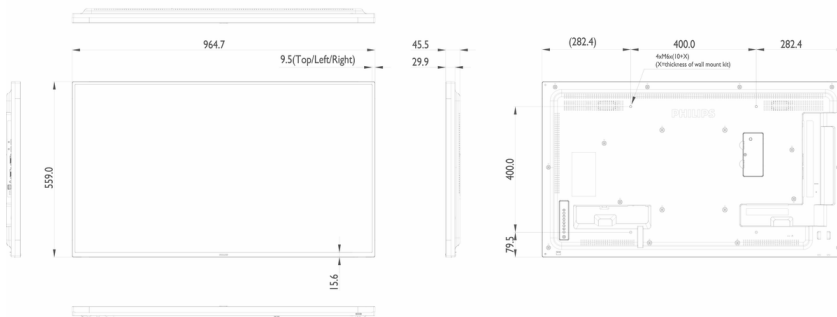

Power

- Standby power consumption: <0.5 W
- Mains power: 100 ~ 240 VAC, 50 ~ 60 Hz
- Consumption (Typical): 59 W

Operating conditions

- Temperature range (operation): 0 ~ 40 °C
- Temperature range (storage): -20 ~ 60 °C
- Relative humidity: 20 ~ 80 %
- Altitude: 0 ~ 3000 m
- MTBF: 50,000 hour(s)

Sound

- Built-in speakers: 2 x 10W RMS

Accessories

- Included accessories: Remote Control, Batteries for remote control, Quick start guide, RS232 cable, AC Power Cord
- Stand: Universal Stand (Large Size) (Optional)
- Included Accessories: Edge Alignment Kit (1)-2pcs, Edge Alignment Kit (2)-1pcs, RS232 daisy-chain cable, Logo guide, Thumb Screw (x8)

Multimedia Applications

- USB Playback Audio: AAC, M4A, MP3, WMA, MP1, MP2
- USB Playback Picture: BMP, GIF, JPEG, JPG, PDF,

- PNG
- USB Playback Video: MKV, MP4, TS, 3GP, AVI, FLV, MOV

Miscellaneous

- On-Screen Display Languages: English, French, German, Spanish, Polish, Turkish, Russian, Italian, Simplified Chinese, Traditional Chinese, Arabic, Japanese
- Regulatory approvals: CE, FCC, Class B, UL/cUL, CCC, C-Tick, RoHS, GOST, BSMI, CB, J-Moss, PSE, VCCI
- Warranty: 3 year warranty

Internal Player

- CPU: Quad Core Cortex A9 1.8GHz
- GPU: ARM Mali400 Quad Core 533MHz
- Memory: 2GB DDR3
- Storage: 16GB EMMC

Issue date 2020-11-11

Version: 9.0.1

12 NC: 8670 001 37393
EAN: 87 12581 74101 3

© 2020 Koninklijke Philips N.V.
All Rights reserved.

Specifications are subject to change without notice.
Trademarks are the property of Koninklijke Philips N.V.
or their respective owners.

www.philips.com