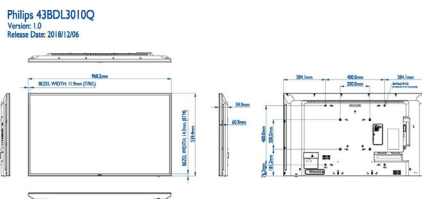

- Bezel width: 11.9 (TLR) / 14.7 (B) mm
- Set dimensions (W x H x D): 968.2 x 559.4 x 60.9 mm
- Set dimensions in inch (W x H x D): 38.12 x 22.02 x 2.39 inch
- VESA Mount: 400mm x 400mm , M6
- Product weight: 8.8 kg
- Product weight (lb): 19.4 lb

Operating conditions

- Temperature range (operation): 5 ~ 40 °C
- Temperature range (storage): -20 ~ 60 °C
- MTBF: 50,000 hour(s)
- Humidity range (operation)[RH]: 20 ~ 80% RH (No condensation)
- Humidity range (storage) [RH]: 5 ~ 95% RH (No condensation)
- Altitude: 0 ~ 3000 m

Power

- Consumption (On mode): 75 W
- Mains power: 100 - 240V~, 50/60Hz
- Standby power consumption: <0.5 W
- Consumption (Max): 110 W
- Consumption (Typical): 75 W
- Power Saving Features: Smart Power
- Energy Label Class: G

Sound

- Built-in speakers: 2 x 10W RMS

Multimedia Applications

- USB Playback Video: H.264, JPEG, MPEG
- USB Playback Picture: BMP, JPEG, PNG
- USB Playback Audio: AAC, WMA, HEAAC, MPEG

Accessories

- Included accessories: AC Power Cord, RS232 cable, Remote Control, Batteries for remote control, Quick start guide
- Included Accessories: IR sensor cable (1.8 m) (x1), RS232 daisy-chain cable, USB Cover and screw x1
- Stand: BM02542/BM05922

Miscellaneous

- Warranty: 3 year warranty
- On-Screen Display Languages: English, French, German, Italian, Polish, Russian, Spanish, Turkish, Simplified Chinese, Traditional Chinese, Arabic, Japanese
- Regulatory approvals: CE, CB, FCC, Class B

Issue date 2021-02-28

Version: 2.1.1

12 NC: 8670 001 56777
EAN: 87 12581 75402 0

© 2021 Koninklijke Philips N.V.
All Rights reserved.

Specifications are subject to change without notice.
Trademarks are the property of Koninklijke Philips N.V.
or their respective owners.

www.philips.com