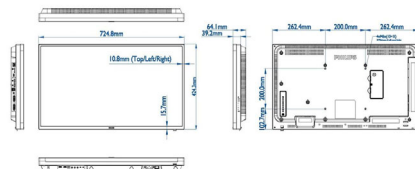

Multimedia Applications

- USB Playback Audio: AAC, M4A, MP3, WMA
- USB Playback Picture: BMP, JPEG, JPG, PNG
- USB Playback Video: MKV, MP4, MPEG, MPG, TS, VOB, WMV, ASF, AVI, DAT, FLV

Miscellaneous

- On-Screen Display Languages: English, French, German, Spanish, Polish, Turkish, Russian, Italian, Simplified Chinese, Traditional Chinese, Arabic, Japanese, Danish, Dutch, Finnish, Norwegian, Portuguese, Swedish
- Regulatory approvals: CE, BSMI, CB, EAC, EnergyStar 7.0, FCC, Class A, PSB, UL/cUL, CECP, EPA
- Warranty: 3 year warranty

Supported Display Resolution

Computer formats

Resolution	Refresh rate
1920 x 1200	60Hz
1920 x 1080	60Hz
1680 x 1050	60Hz
1600 x 1200	60Hz
1600 x 900	60Hz
1440 x 900	60, 75Hz
1400 x 1050	60, 75Hz
1440 x 1050	60Hz
1360 x 768	60Hz
1366 x 768	60Hz
1280x1024	60,67,75Hz
1152 x 864	60, 70, 75Hz
1152 x 900	66Hz
1280 x 720	60,70Hz
1280 x 768	60Hz, 75Hz
1280 x 800	60,75Hz

Convenience

- Tiled Matrix: Up to 15 x 15
- Keyboard control: Hidden, Lockable
- Signal loop through: IR Looptthrough, DisplayPort, DVI, RS232
- Network controllable: RJ45, RS232
- Screen saving functions: Pixel Shift
- Picture in picture: PIP

Power

- Standby power consumption: <0.5 W
- Mains power: AC (100 ~ 240 V) , 2.5A
- Consumption (Typical): 60 W
- Consumption (On mode): 110W (max)
- Energy Label Class: G

Operating conditions

- Temperature range (operation): 0 ~ 40 °C
- Temperature range (storage): -20 ~ 60 °C
- Altitude: 0 ~ 3000 m

Issue date 2021-02-28

Version: 4.0.1

12 NC: 8670 001 56719
EAN: 87 12581 75382 5

© 2021 Koninklijke Philips N.V.
All Rights reserved.

Specifications are subject to change without notice.
Trademarks are the property of Koninklijke Philips N.V.
or their respective owners.

www.philips.com