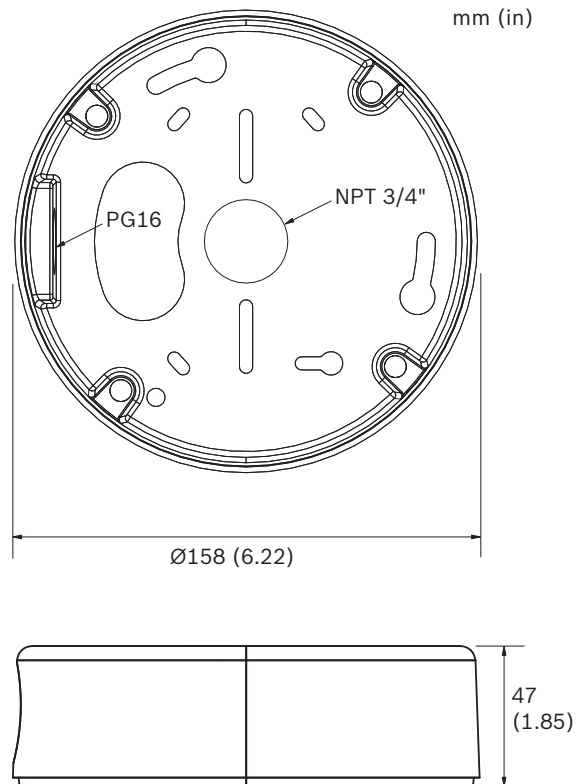

Installation/configuration notes

Parts included

The packaging contains:

	Item
1x	Mount
	Attachment components

Technical specifications

Construction material	Aluminum alloy

Ordering information

VDA-70112-SMB Surface Mount Box
Surface mount box for FLEXIDOME IP panoramic 7000 MP cameras
Order number **VDA-70112-SMB**

Represented by:

Americas:
Bosch Security Systems, Inc.
130 Perinton Parkway
Fairport, New York, 14450, USA
Phone: +1 800 289 0096
Fax: +1 585 223 9180
security.sales@us.bosch.com
www.boschsecurity.us

Europe, Middle East, Africa:
Bosch Security Systems B.V.
P.O. Box 80002
5617 BA Eindhoven, The Netherlands
Phone: + 31 40 2577 284
Fax: +31 40 2577 330
emea.securitysystems@bosch.com
www.boschsecurity.com

Asia-Pacific:
Robert Bosch (SEA) Pte Ltd, Security Systems
11 Bishan Street 21
Singapore 573943
Phone: +65 6571 2808
Fax: +65 6571 2699
apr.securitysystems@bosch.com
www.boschsecurity.asia

China:
Bosch (Shanghai) Security Systems Ltd.
203 Building, No. 333 Fuquan Road
North IBP
Changning District, Shanghai
200335 China
Phone +86 21 22181111
Fax: +86 21 22182398
www.boschsecurity.com.cn

America Latina:
Robert Bosch Ltda Security Systems Division
Via Anhanguera, Km 98
CEP 13065-900
Campinas, Sao Paulo, Brazil
Phone: +55 19 2103 2860
Fax: +55 19 2103 2862
latam.boschsecurity@bosch.com
www.boschsecurity.com