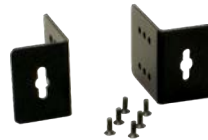

Wall Mount Accessories & Rack Mount Assembly

The Transition Networks portfolio of switches have the power and design to operate in multiple environments; as a desktop, workgroup or departmental switch.

In order to meet the demands of various operating environments, these products have been designed to accommodate switch mounting accessories to allow for wall or rack mounting of the devices.

Features

- Flexibility in design and deployment
- Securely fasten to wall or desk
- 19" rack mount options
- Lifetime Warranty

RMSM4-01

BRSM8-01

BRSM24-01

WMBH-01

Ordering Information

RMSM4-01

19" Rack Mount Bracket for SM4T4DPA

BRSM8-01

Wall Mount Bracket for SM4T4DPA

BRSM24-01

Wall Mount Bracket for SM24TAT4XB

WMBH-01

Wall Mount Bracket for SISPM1040-384-LRT-C, SISPM1040-362-LRT, SISPM1040-582-LRT