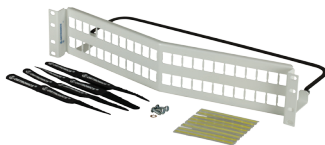

OR-PSAHJU48-W