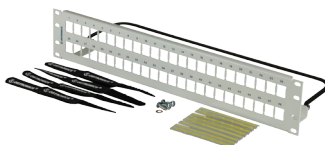

designed to be better.™

 **legrand**®

WHITE CLARITY PATCH PANELS

WHITE CLARITY® PANELS WITH 6-PORT CONNECTOR MODULES

PART NO.	DESCRIPTION
OR-PHA6AU24-W	24-port, angled panel, Clarity 6A, 1.75" x 19", white
OR-PHA6AU48-W	48-port, angled panel, Clarity 6A, 3.5" x 19", white
OR-PHD6AU24-W	24-port, flat panel, Clarity 6A, 1.75" x 19", white
OR-PHD6AU48-W	48-port, flat panel, Clarity 6A, 3.5" x 19", white
OR-PHA66U24-W	24-port, angled panel, Clarity 6, 1.75" x 19", white
OR-PHA66U48-W	48-port, angled panel, Clarity 6, 3.5" x 19", white
OR-PHD66U24-W	24-port, flat panel, Clarity 6, 1.75" x 19", white
OR-PHD66U48-W	48-port, flat panel, Clarity 6, 3.5" x 19", white
OR-PHA5E6U24-W	24-port, angled panel, Clarity 5E, 1.75" x 19", white
OR-PHA5E6U48-W	48-port, angled panel, Clarity 5E, 3.5" x 19", white
OR-PHD5E6U24-W	24-port, flat panel, Clarity 5E, 1.75" x 19", white
OR-PHD5E6U48-W	48-port, flat panel, Clarity 5E, 3.5" x 19", white

PHA6AU24-W

OR-PHD66U48-W

OR-PSAHJU48-W

OR-PSDHJU48-W

OR-HDJ6A-88 OR-HDJ6-88 OR-HDJ5E-88

WHITE UNLOADED HDJ PANELS

OR-PHAHJU24-W	24-port, angled, unloaded, HDJ panels, 1.75" x 19", white
OR-PSAHJU48-W	48-port, angled, unloaded, HDJ panels, 3.5" x 19", white
OR-PHAHJU72-W	72-port, angled, unloaded, HDJ panels, 3.5" x 19", white
OR-PHDHJU24-W	24-port, flat, unloaded, HDJ panels, 1.75" x 19", white
OR-PSDHJU48-W	48-port, flat, unloaded, HDJ panels, 3.5" x 19", white
OR-PHDHJU72-W	72-port, flat, unloaded, HDJ panels, 3.5" x 19", white

HIGH DENSITY JACKS

OR-HDJ6A-88	Clarity HDJ Category 6A jack, with lacing cap termination, white
OR-HDJ6-88	Clarity HDJ Category 6 jack, with lacing cap termination, white
OR-HDJ5E-88	Clarity HDJ Category 5E jack, with lacing cap termination, white