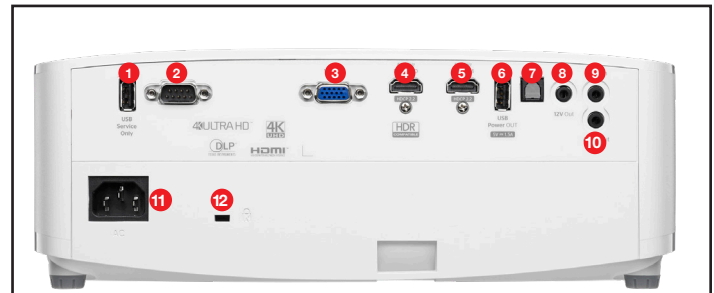

COMPATIBILITY SPECIFICATIONS

Computer Compatibility	4K UHD 2160p, WUXGA, HDTV 1080p, UXGA, SXGA, WXGA+, WXGA (1366x768), WXGA, HDTV (720p), XGA, SVGA, VGA, PC and Mac compatible
Video Compatibility	4K UHD 2160p (24/50/60Hz), 1080p (24/50/60Hz), 1080i (50/60Hz), 720p (50/60Hz), 480i/p, 576i/p
HDR Source Compatibility	Ultra HD Blu-Ray player, 4K UHD streaming media device (Roku 4K Ultra), Xbox One S / One X (Ultra HD Blu-ray, 4K media streaming & HDR gaming) and PS4 Pro (4K UHD media streaming and 4K UHD HDR gaming only)
3D Compatibility†	Blu-ray 3D / Frame-pack: 1080p24, 720p50 / 60 (per eye) Sequential: 1080p24/30 (per eye)
Vertical Scan Rate	24Hz to 120Hz
Horizontal Scan Rate	31.000 to 135.000KHz
User Controls	Complete on-screen menu adjustment in 27 languages
I/O Connection Ports	HDMI 2.0 (w/ HDCP 2.2, MHL 2.1), HDMI 1.4a, VGA-in, audio-in (3.5mm), audio-out, S/PDIF out (optical), USB 2.0 (service port), USB power (5V, 1.5A), RS-232C, 12V Trigger
Loop Through (Audio)	Audio passthrough from HDMI to 3.5mm audio out and optical S/PDIF out (2 channels)

*Light source life is dependent upon many factors, including brightness mode, display mode, usage, environmental conditions and more. Light source brightness can decrease over time.

†3D content can be viewed with DLP Link active shutter 3D glasses when projector is used with a compatible 3D player. Please visit Optoma.com for more information.

1. USB (service)
5. HDMI 1.4a
9. Audio-In
2. RS-232C
6. USB Power
10. Audio-Out
3. VGA
7. Audio-In
11. AC Power
4. HDMI 2.0
8. Optical S/PDIF
12. Kensington™ Lock