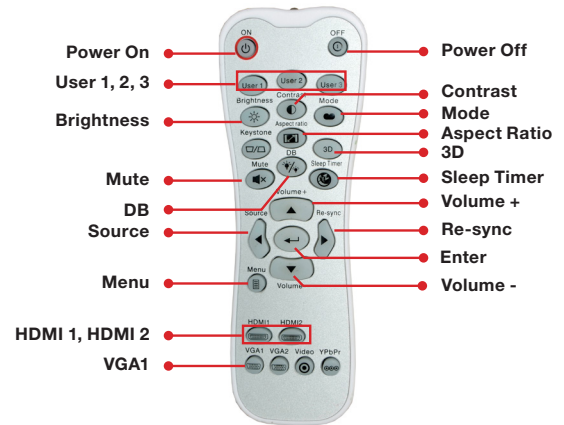

PHYSICAL SPECIFICATIONS

Security	Kensington® lock port, password (OSD)
Weight	8.6lbs.
Dimensions (W x H x D)	12.4" x 4.6" x 10.6"

Warranty

1-Year parts and labor limited warranty on the projector, 90 days lamp warranty

What's in the Box

UHD50X, AC power cord, remote control, batteries for remote and quick start user manual

Accessories

Lamp (replacement): BL-FU240E
Remote (replacement): BR-3003B
Universal mount: OCM815W, OCM818W-RU

UPC 796435 81 349 9

Optoma.com

Copyright © 2020 Optoma Technology, Inc. DLP® and the DLP logo are registered trademarks of Texas Instruments™. All other trademarks are the property of their respective owners. All specifications subject to change at any time. 11032020