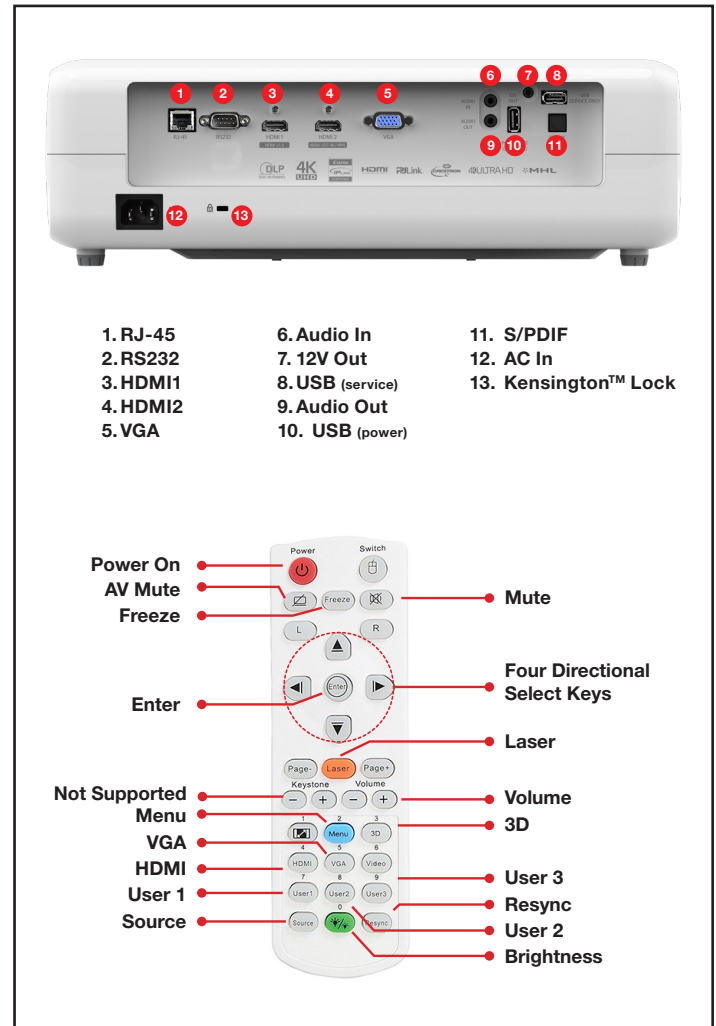

COMPATIBILITY SPECIFICATIONS

Computer Compatibility	VGA, SVGA, HDTV(720P), WXGA, WXGA+, SXGA, SXGA+, UXGA, HDTV(1080p), WUXGA, UHD
Video Compatibility	PAL, SECAM, 576i/p, NTSC, 480i/p, HDTV 720p/1080i/1080p, 4K (3840x2160)
3D Compatibility†	Supports 120Hz frame sequential (1920 x 1080 @ 120 Hz)
Vertical Scan Rate	Vertical: 24Hz to 120Hz
Horizontal Scan Rate	Horizontal: 31 to 135 KHz
User Controls	RS-232, RJ45
I/O Connection Ports	1x HDMI (2.0 w/ HDCP 2.2, MHL 2.1), 1x HDMI (1.4a), 1x VGA, 1x audio (3.5mm), 1 x USB (power / 1.5A), 1x USB (service), 1x audio out (3.5mm), 1x S/PDIF (optical)
Loop Through (Audio)	Yes (stereo)
Control	RS-232, RJ45, 12V trigger

PHYSICAL SPECIFICATIONS

Security	Kensington® lock port
Weight	12.79 lbs
Dimensions (W x H x D)	15.43" x 5.07" x 11.08"

1. RJ-45
2. RS232
3. HDMI1
4. HDMI2
5. VGA
6. Audio In
7. 12V Out
8. USB (service)
9. Audio Out
10. USB (power)
11. S/PDIF
12. AC In
13. Kensington™ Lock

- Power On
- AV Mute
- Freeze
- Enter
- Four Directional Select Keys
- Laser
- Not Supported
- Menu
- VGA
- HDMI
- User 1
- Source
- Mute
- Volume
- 3D
- User 3
- Resync
- User 2
- Brightness

Warranty

3 Year parts and labor limited warranty on the projector with first year advance replacement, 1-year lamp warranty or 1000 hours (whichever comes first)

What's in the Box

4K550, AC power cable, remote control, batteries, quick start user manual

Accessories

Remote (replacement): BR-5080C
Lamp (replacement): BL-FU330C
Universal mount: OCM815W, OCM818W-RU

UPC 796435 44 229 3

*Light source life is dependent on brightness mode, display mode, usage, environmental conditions and more. Light source brightness can decrease over time

†Watching 3D projection while wearing 3D glasses for an extended period of time may cause headaches or fatigue. If you experience a headache, fatigue or dizziness, stop viewing the 3D projection and rest.