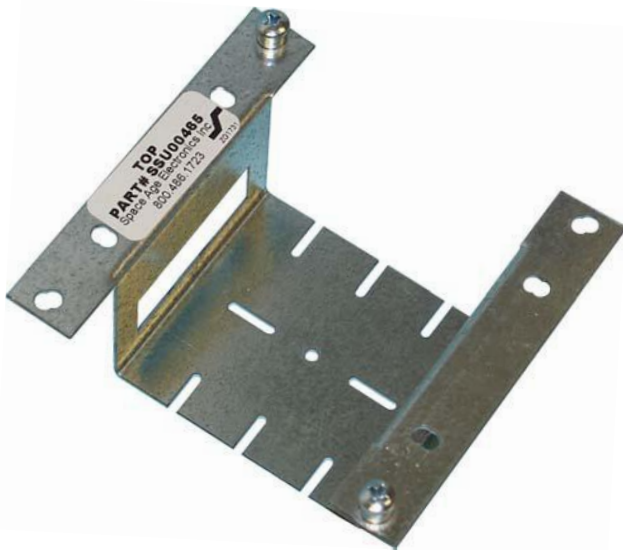

## Box Bracket 4" Square

The BB4 Box Bracket is a 4" square mounting bracket with multiple mounting capabilities. This innovative bracket allows for either stand alone flush, 4" square box or double gang mounting. Optional mounting accessories are most MR style relays, 2 PAM style relays, or the newest Space Age Electronics TTS Tool-Less Terminal Strip making installation a snap. The BB4 is designed to improve installation integrity and improve overall system maintenance.

### Standard Features:

- Sturdy 18 gauge Galvanized construction
- Mounting pattern for either stand alone flush, 4" square or double gang back box
- (2) 8/32 4" Sq back box mounting screws
- (2) 6/32 Two gang mounting screws
- (2) #8 wood drill screws
- (2) plastic screw anchors

## Description:

The **BB4 Box Bracket 4" Square** consists of one bracket, made from 18 gauge galvanized steel construction with several mounting patterns allowing it to mount inside either a 4" square box, a double gang back box or as a flush stand alone bracket. The overall bracket dimensions are 3-3/4" W X 4" H X 1-7/16" D. The bracket has multiple slots/holes to accommodate most Gatorgate brand relays or (1) TTS Tool-Less Terminal Strip (relays & terminal strips to be ordered separately). Mounting hardware is provided.

## Specification:

The BB4 Box Bracket 4" Square will be made of 18 gauge galvanized steel. It will be capable of mounting surface, flush, double gang or to any standard 4" square electrical box. It shall measure 3-3/4" W X 4" H X 1-7/16" D. There will be mounting options to accommodate GatorGate brand relays or the TTS Tool-Less Terminal Strip.