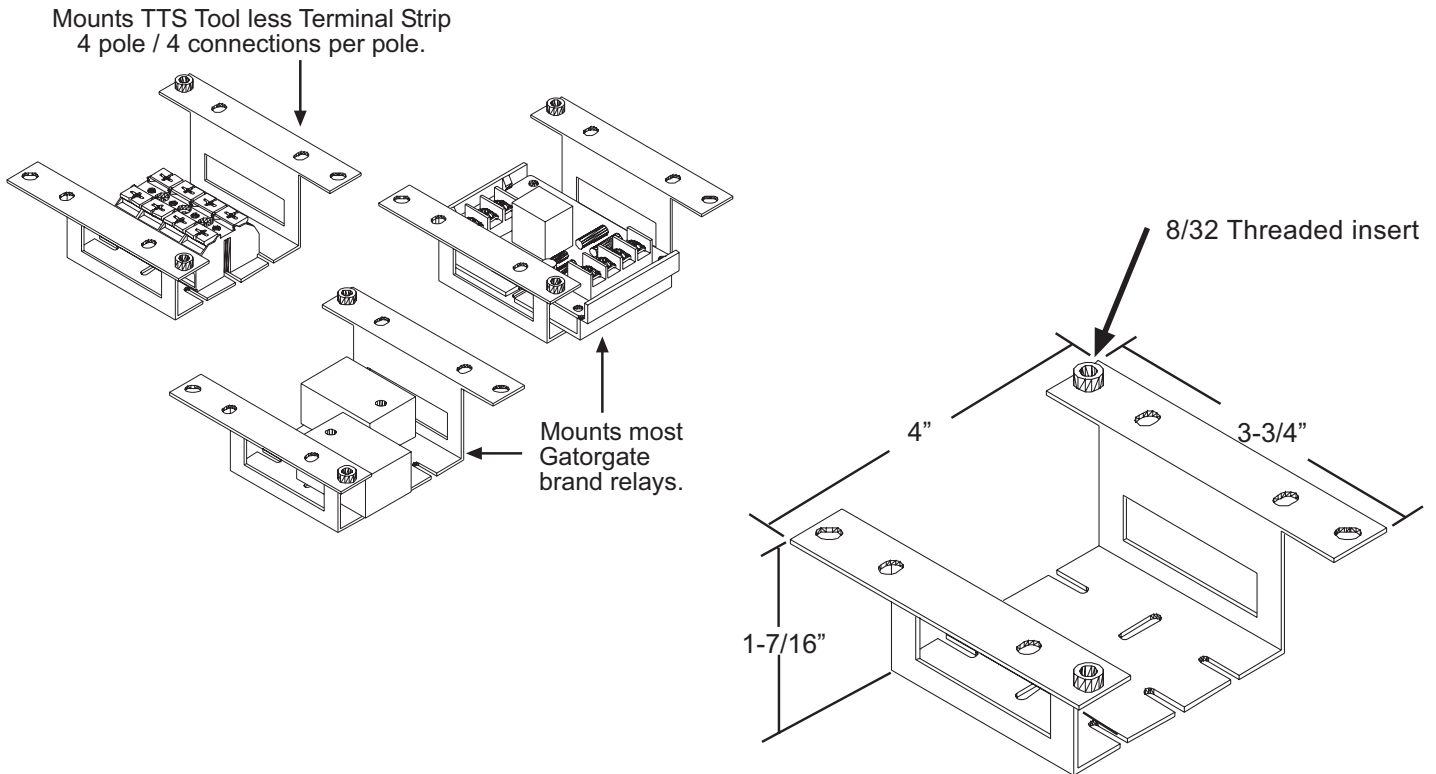

## Box Bracket 4" Square

The BB4 Box Bracket is a 4" square mounting bracket with multiple mounting capabilities. This innovative bracket allows for either stand alone flush, 4" square box or double gang mounting. Optional mounting accessories are most MR style relays, 2 PAM style relays, or the newest Space Age Electronics TTS Tool-Less Terminal Strip making installation a snap. The BB4 is designed to improve installation integrity and improve overall system maintenance.

### Standard Features:

- Sturdy 18 gauge Galvanized construction
- Mounting pattern for either stand alone flush, 4" square or double gang back box
- (2) 8/32 4" Sq back box mounting screws
- (2) 6/32 Two gang mounting screws
- (2) #8 wood drill screws
- (2) plastic screw anchors

## Description:

The **BB4 Box Bracket 4" Square** consists of one bracket, made from 18 gauge galvanized steel construction with several mounting patterns allowing it to mount inside either a 4" square box, a double gang back box or as a flush stand alone bracket. The overall bracket dimensions are 3-3/4" W X 4" H X 1-7/16" D. The bracket has multiple slots/holes to accommodate most Gatorgate brand relays or (1) TTS Tool-Less Terminal Strip (relays & terminal strips to be ordered separately). Mounting hardware is provided.

## Specification:

The BB4 Box Bracket 4" Square will be made of 18 gauge galvanized steel. It will be capable of mounting surface, flush, double gang or to any standard 4" square electrical box. It shall measure 3-3/4" W X 4" H X 1-7/16" D. There will be mounting options to accommodate GatorGate brand relays or the TTS Tool-Less Terminal Strip.