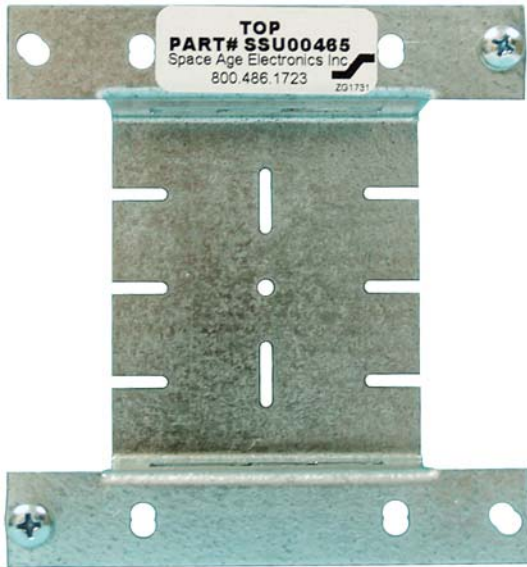

## Box Bracket 4" Square

The BB4 Box Bracket is a 4" square mounting bracket with multiple mounting capabilities. This innovative bracket allows for either stand alone flush, 4" square box or double gang mounting. Optional mounting accessories are most MR style relays, 2 PAM style relays, or the newest Space Age Electronics TTS Tool-Less Terminal Strip making installation a snap. The BB4 is designed to improve installation integrity and improve overall system maintenance.

### Standard Features:

- Sturdy 18 gauge Galvanized construction
- Mounting pattern for either stand alone flush, 4" square or double gang back box
- (2) 8/32 4" Sq back box mounting screws
- (2) 6/32 Two gang mounting screws
- (2) #8 wood drill screws
- (2) plastic screw anchors

## Description:

The **BB4 Box Bracket 4" Square** consists of one bracket, made from 18 gauge galvanized steel construction with several mounting patterns allowing it to mount inside either a 4" square box, a double gang back box or as a flush stand alone bracket. The overall bracket dimensions are 3-3/4" W X 4" H X 1-7/16" D. The bracket has multiple slots/holes to accommodate most Gatorgate brand relays or (1) TTS Tool-Less Terminal Strip (relays & terminal strips to be ordered separately). Mounting hardware is provided.

## Specification:

The BB4 Box Bracket 4" Square will be made of 18 gauge galvanized steel. It will be capable of mounting surface, flush, double gang or to any standard 4" square electrical box. It shall measure 3-3/4" W X 4" H X 1-7/16" D. There will be mounting options to accommodate GatorGate brand relays or the TTS Tool-Less Terminal Strip.