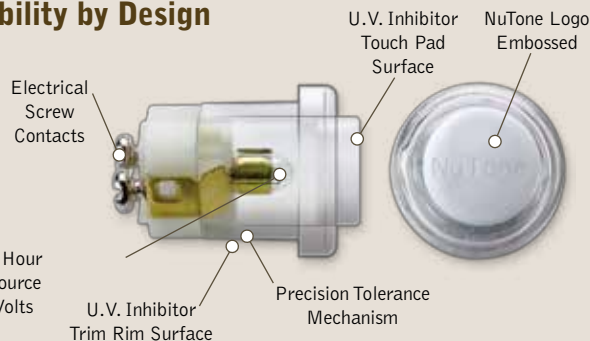

BUTTONS

Replacement Bulbs

**PBL2**

For all lighted pushbuttons.

**SPB18LWHCL**

For all round lighted pushbuttons.  
\*Not compatible with PB78LWHCL.

LED Lighted Wireless Pushbutton

**PB78LWHCL**

Easily make any door chime wireless with the PB78LWHCL. This pushbutton is compatible with most NuTone escutcheons.

Pushbutton Durability by Design

20,000 Hour Light Source @ 18 Volts

NuTone® Pushbuttons