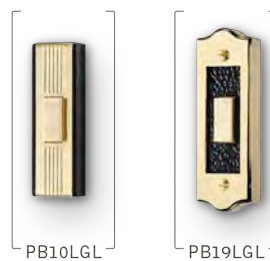

Pushbuttons

Not all door chime pushbuttons are created equal.

From surface mount to flush mount and polished brass to satin nickel and oil-rubbed bronze, this line of pushbuttons is specifically designed to meet your individual style and function needs.

S A T I N N I C K E L

P O L I S H E D B R A S S

B L A C K

P O L I S H E D C H R O M E

O I L - R U B B E D B R O N Z E

A N T I Q U E B R A S S

W H I T E

G O L D

B U T T O N S

Replacement Bulbs

**PBL2**

For all lighted pushbuttons.

PB18LWHCL

For all round lighted pushbuttons.
*Not compatible with PB78LWHCL.

LED Lighted Wireless Pushbutton

**PB78LWHCL**

Easily make any wired door chime escutcheon with the PB78LWHCL. This pushbutton is compatible with the LA600WH door chime.

Pushbutton
Durability by Design

20,000 Hour
Light Source
© 18 Volts

NuTone® Pushbuttons