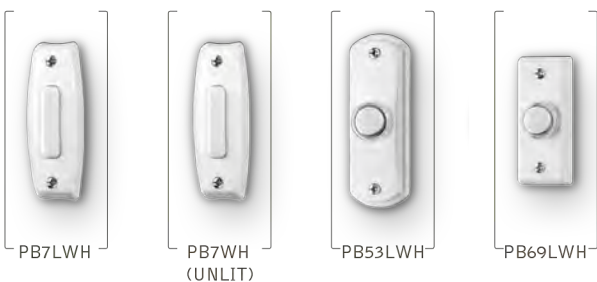

Pushbuttons

Not all door chime pushbuttons are created equal.

From surface mount to flush mount and polished brass to satin nickel and oil-rubbed bronze, this line of pushbuttons is specifically designed to meet your individual style and function needs.

S A T I N   N I C K E L

P O L I S H E D   B R A S S

B L A C K

P O L I S H E D   C H R O M E

O I L - R U B B E D   B R O N Z E

A N T I Q U E   B R A S S

W H I T E

G O L D