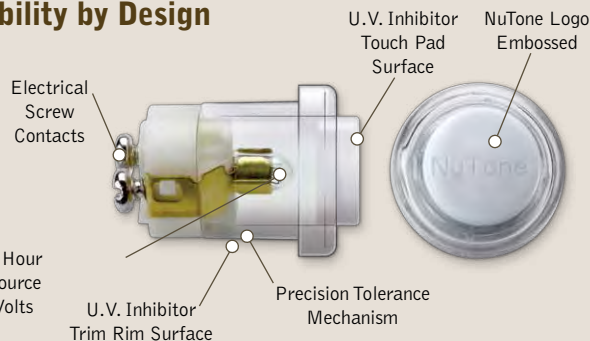

Pushbuttons

Not all door chime pushbuttons are created equal.

From surface mount to flush mount and polished brass to satin nickel and oil-rubbed bronze, this line of pushbuttons is specifically designed to meet your individual style and function needs.

B U T T O N S

Replacement Bulbs

**PBL2**

For all lighted pushbuttons.

PB18LWHCL

For all round lighted pushbuttons.
*Not compatible with PB78LWHCL.

LED Lighted Wireless Pushbutton

**PB78LWHCL**

Easily make any wired door chime escutcheon with the PB78LWHCL. This pushbutton is compatible with the LA600WH door chime.

Pushbutton
Durability by Design

20,000 Hour
Light Source
© 18 Volts

NuTone® Pushbuttons