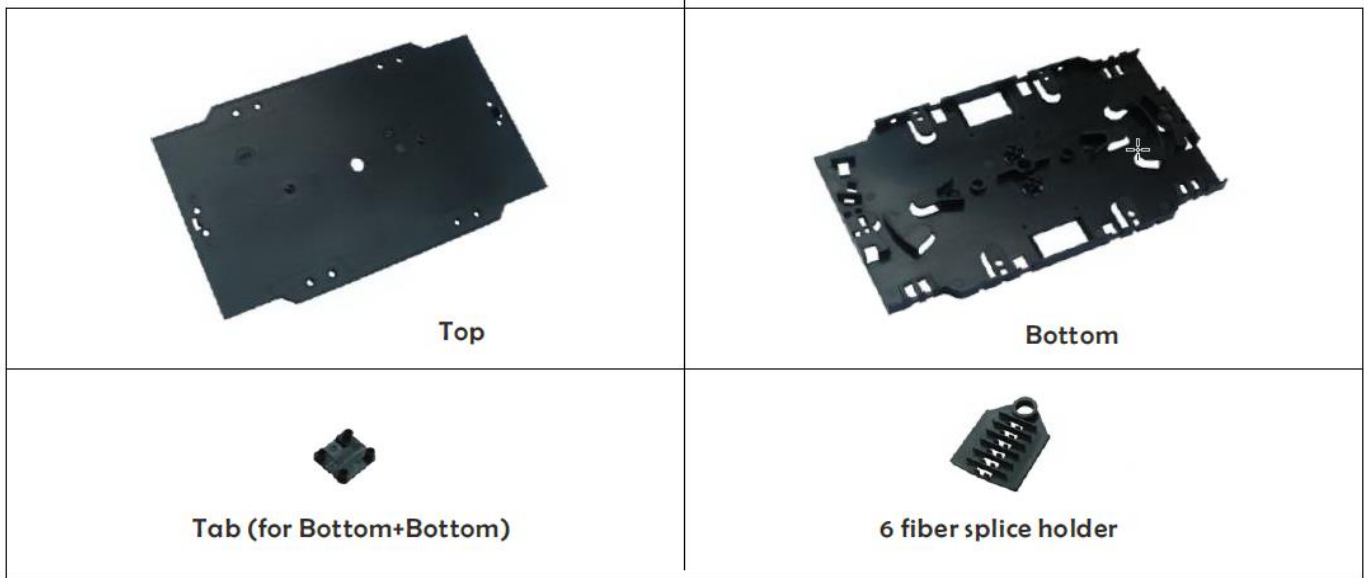

FST-12

12F Splice Tray

12-Fiber Splice Tray

Item	Top	Bottom	6 fiber splice holder	Tab	Capacity
1 kit	1	1	2	0	12 fiber
2 kit	1	2	4	4	24 fiber
4 kit	1	4	8	6	48 fiber
8 kit	1	8	16	14	96 fiber