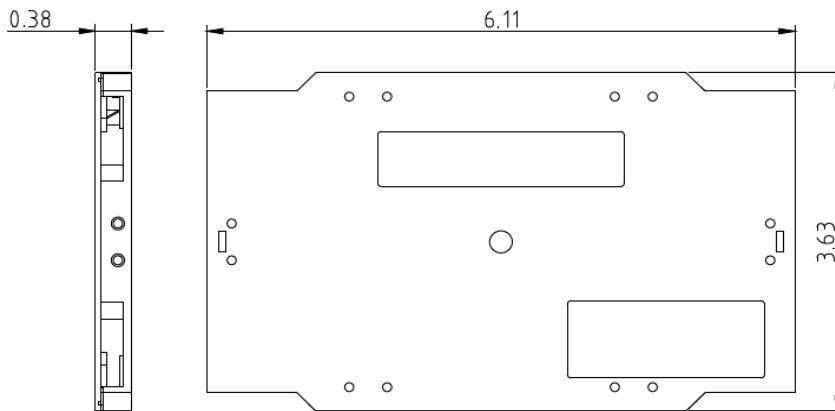

FST-12

12F Splice Tray

12-Fiber Splice Tray

Item	Top	Bottom	6 fiber splice holder	Tab	Capacity
1 kit	1	1	2	0	12 fiber
2 kit	1	2	4	4	24 fiber
4 kit	1	4	8	6	48 fiber
8 kit	1	8	16	14	96 fiber