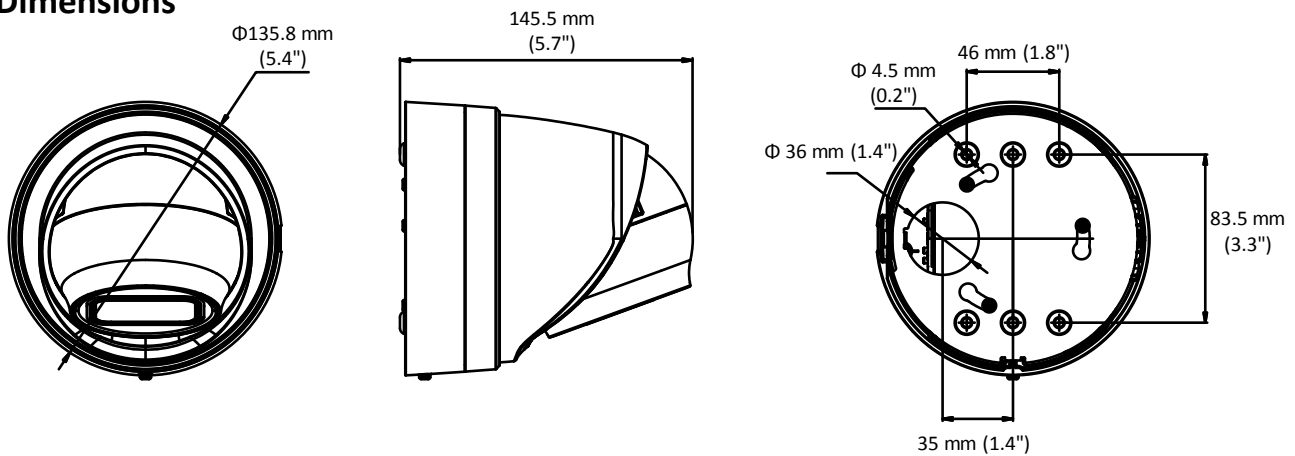

Specifications

Camera	
Image Sensor	1/2.5" Progressive Scan CMOS
Min. Illumination	Color: 0.008 lux @(F1.2, AGC ON), 0.011 lux @(F1.4, AGC ON), 0 lux with IR
Shutter Speed	1/3 s to 1/100,000 s
Slow Shutter	Yes
Day & Night	IR Cut Filter
Digital Noise Reduction	3D DNR
WDR	120dB
3-Axis Adjustment	Pan: 0° to 355°, tilt: 0° to 75°, rotate: 0° to 360°
Lens	
Focal Length	2.8 to 12 mm
Lens Type	Motorized
Aperture	F1.4
Focus	Auto
FOV	Horizontal field of view: 114° to 32° Vertical field of view: 59° to 18° Diagonal field of view: 141° to 36.5°
Lens Mount	Φ14
IR	
IR Range	Up to 30 m
Wavelength	850nm
Compression Standard	
Video Compression	Main stream: H.265/H.264 Sub stream: H.265/H.264/MJPEG Third stream: H.265/H.264
H.264 Type	Main Profile/High Profile
H.264+	Main stream supports
H.265 Type	Main Profile
H.265+	Main stream supports
Video Bit Rate	32 Kbps to 16 Mbps
Audio Compression	G722.1/G.711/G726/MP2L2/PCM/MP3
Audio Bit Rate	64Kbps(G.711)/16Kbps(G.722.1)/16Kbps(G.726)/32-192Kbps(MP2L2)/8Kbps-320Kbps(MP3)
Smart Feature-set	
Smart Event	Line crossing detection, intrusion detection, unattended baggage detection, object removal detection, face detection, scene change detection
Basic Event	Motion detection, video tampering alarm, exception (network disconnected, IP address conflict, illegal login, HDD full, HDD error)
Linkage Method	Trigger recording: memory card, network storage, pre-record and post-record Trigger captured pictures uploading: FTP, HTTP, NAS, Email Trigger notification: HTTP, ISAPI, alarm output, Email
Region of Interest	Support 1 fixed region for main stream and sub-stream
Image	
Max. Resolution	2688 × 1520
Main Stream	50Hz: 25 fps (2688 × 1520, 2304 × 1296, 1920 × 1080, 1280×720) 60Hz: 30 fps (2688 × 1520, 2304 × 1296, 1920 × 1080, 1280×720)

Dimensions	Φ 135.8 mm × 145.5 mm (Φ 5.4" × 5.7")
Weight	With Package: approx. 1220 g (2.7 lb.) Camera: approx. 1060 g (2.3 lb.)

Available Model:

DS-2CD2H45FWD-IZS (2.8 to 12 mm)

Dimensions

Accessories

Distributed by