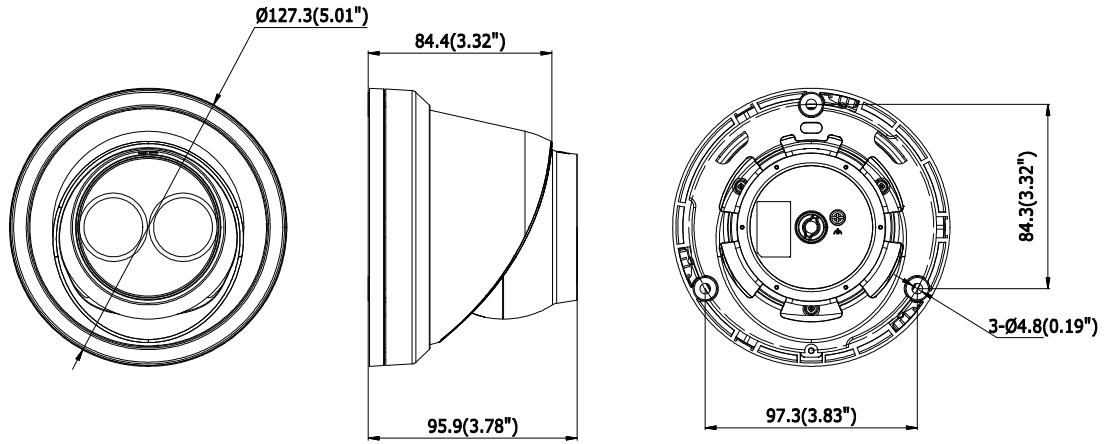

Dimensions

Unit: mm (inch)