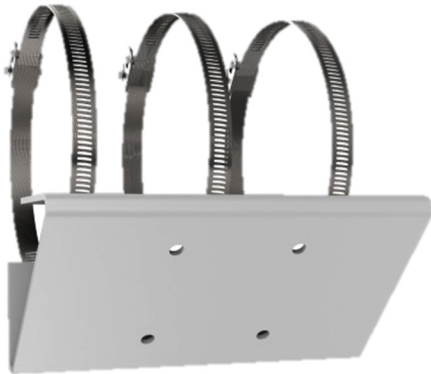

PMP-V

Horizontal Pole Mounting Bracket for Speed Dome

- Stainless Steel w/Surface Spray Treatment
- Adjustable Diameter from 67 mm to 127 mm

The wall must be capable of supporting at least three times as much as the total weight of the camera and the mount. The mount's maximum load capacity is 44 lbs (20 kg).

Available models:
PMP-V

Specifications

PMP-V	
Bracket	
Appearance	Hikvision white
Material	Stainless steel
Dimensions	2.64" x 5.00" x 7.64" (67 mm x 127 mm x 194 mm)
Weight	2.34 lbs (1.06 kg)

Dimensions