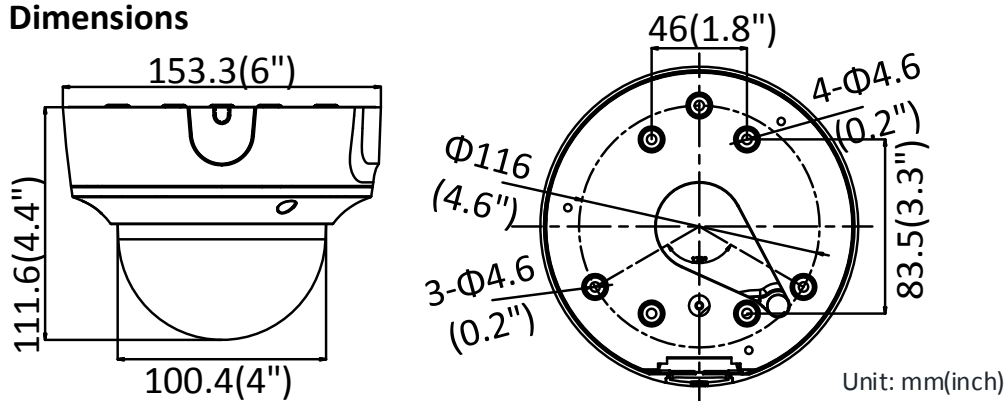

Protection Level	IP67, IK10
Material	Metal
Dimensions	Camera: Φ 153.3 × 111.6mm (Φ 6" × 4.4") With package: 244 × 174 × 173 mm (9.6" × 6.9" × 6.8")
Weight	Camera: Approx. 830 g (1.8 lb.) With Package: Approx. 1460 g (3.2 lb.)

Available Model:

DS-2CD2743G1-IZ (2.8 to 12 mm), DS-2CD2743G1-IZS (2.8 to 12 mm)

Dimensions

Accessories