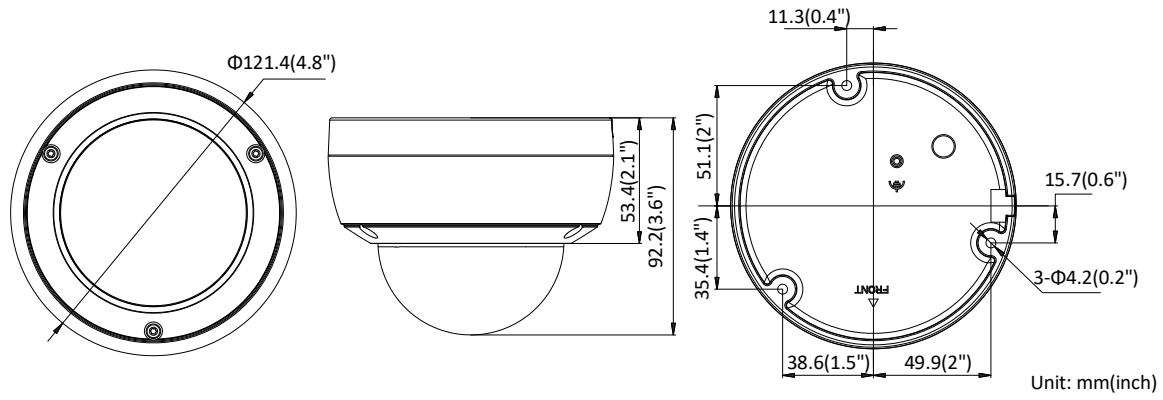

## Accessories (Not Included)

					
<b>WMS</b> Wall Mount Short	<b>CPM</b> Ceiling Pendant Mount	<b>PC120</b> 120 mm Pendant Cap	<b>CB120</b> Conduit Base	<b>CM</b> Corner Mount	<b>SRSM</b> Medium Sun and Rain Shield

# Dimensions

Units: mm (inch)