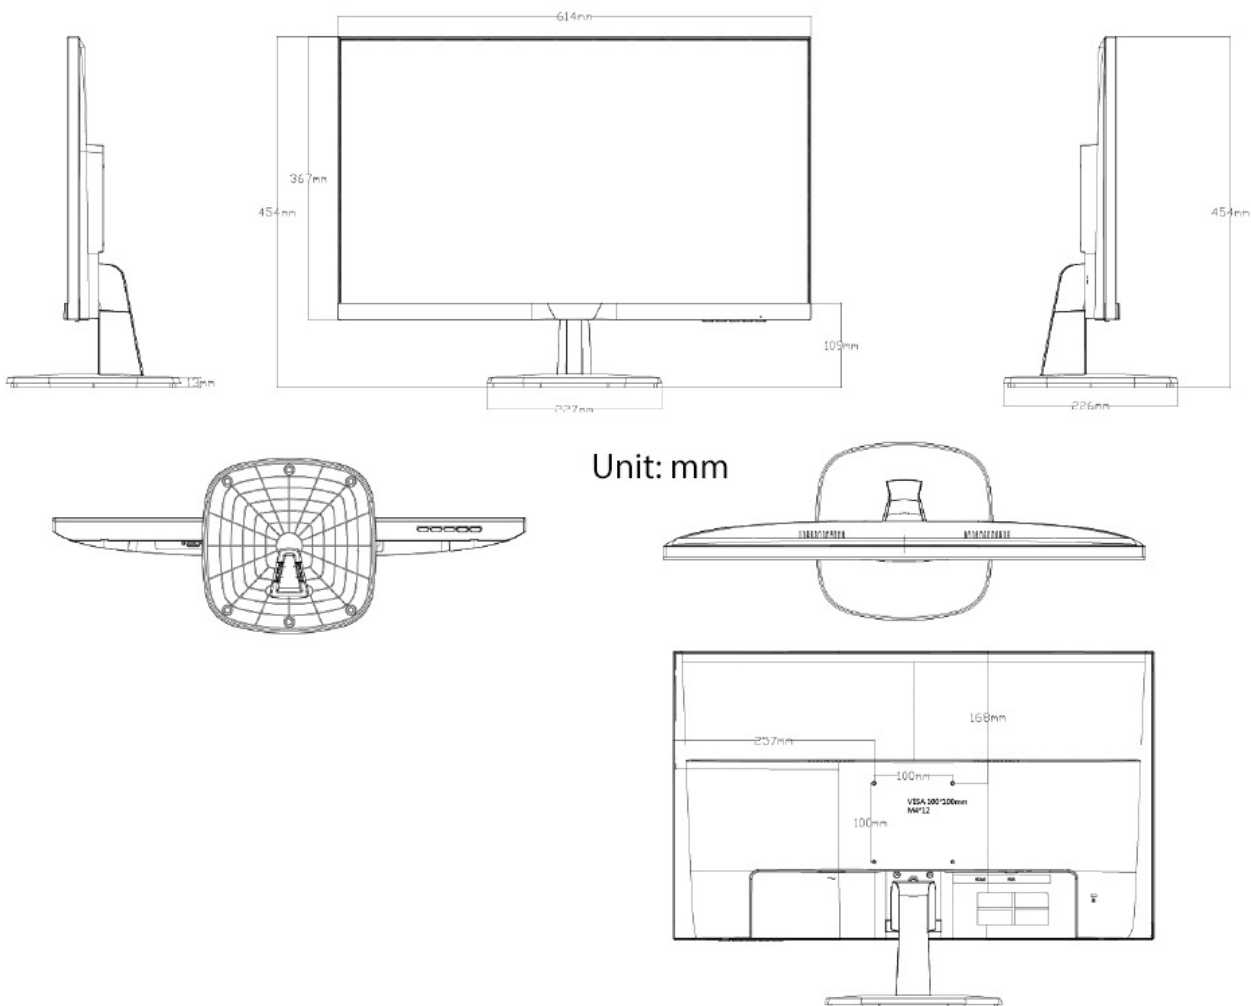

DS-D5027FN 27" LED Monitor

The Hikvision DS-D5027FN 27-inch LED Monitor provides a full HD 1920 x 1080 image. It is built for full-time 24/7 operation and provides HDMI and VGA inputs.

Available Models:

DS-D5027FN

- LED Backlit Technology with Full HD 1920×1080
- Wide View Angle: 178° (H)/178° (V)
- User-Friendly Operation Menu
- Highly Reliable Components for 7 x 24 Use
- 1 Channel HDMI 1.3 Input Interface
- Three Image Modes for Different Environments
- Spread-Spectrum Technology Reduces EMI Radiation
- VESA Stand

Specifications

DS-D5027FN	
LCD Screen	
Backlight	TFT-LED backlight
Dimension (Diagonal)	27 inches
Optimal Working Resolution	1920 × 1080 @ 60 Hz
Brightness	300 cd/m ²
Contrast	1000:1
Response Time	14 ms
Colors	16.7 M
Active Area	598 mm × 336 mm
Viewing Angle	Horizontal 178°, vertical 178°
Interfaces	
VGA Input	1
HDMI Input	1
General	
Casing Material	Plastic
Casing Color	Black
Wall-Mounting Hole	100 mm × 100 mm
Wall-Mounting Screw	M4
Speakers	NA
Power Supply	100 to 240 VAC, 50/60 Hz
Power Consumption	≤40 W
Standby Power Consumption	≤0.5 W
Working Temperature	32° to 104° F (0 to 40° C)
Working Humidity	10% to 90% non-condensing
Storage Temperature	-4° to 140° F (-20° to 60° C)
Storage Humidity	5% to 95% non-condensing
Dimensions	614 mm × 454 mm × 226 mm
Packing Dimensions	675 mm × 547 mm × 136 mm
Gross Weight	12.39 lbs [5.62 kg]
Net Weight	8.95 lbs [4.06 kg]

Dimensions

Physical Interfaces

①

②

③

No.	Description
①	AC Input
②	HDMI Input
③	VGA Input

Box Contents (Subject To Change without Notice)

VGA Cable