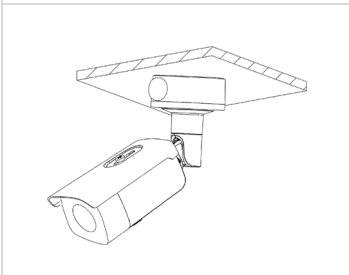

Web Client Language	33 languages: English, Russian, Estonian, Bulgarian, Hungarian, Greek, German, Italian, Czech, Slovak, French, Polish, Dutch, Portuguese, Spanish, Romanian, Danish, Swedish, Norwegian, Finnish, Croatian, Slovenian, Serbian, Turkish, Korean, Traditional Chinese, Thai, Vietnamese, Japanese, Latvian, Lithuanian, Portuguese (Brazil), Ukrainian
General Function	Anti-flicker, heartbeat, mirror, privacy masks, flash log, password reset via e-mail, pixel counter
Software Reset	Yes
Storage Conditions	-30° to 60° C (-22° to 140° F), humidity 95% or less (non-condensing)
Startup and Operating Conditions	-30° to 60° C (-22° to 140° F), humidity 95% or less (non-condensing)
Power Supply	12 VDC ±25%, reverse polarity protection PoE: 802.3at, Class 4
Power Consumption and Current	12 VDC, 0.95 A, max. 12 W PoE (802.3at, 42.5 V to 57 V), 0.31 A to 0.23 A, max. 13 W
Power Interface	Ø5.5 mm coaxial power plug
Camera Material	Metal case: ADC12 IR cover: PC 923A
Camera Dimension	324.6 mm × 93.3 mm × 88.8 mm (12.8" × 3.7" × 3.5")
Package Dimension	386 mm × 156 mm × 155 mm (15.2" × 7.5" × 7.1")
Camera Weight	1110 g (2.4 lb)
With Package Weight	1610 g (3.5 lb)
<b>Approval</b>	
EMC	FCC SDoC (47 CFR Part 15, Subpart B); CE-EMC (EN 55032: 2015, EN 61000-3-2: 2019, EN 61000-3-3: 2013, EN 50130-4: 2011 +A1: 2014); RCM (AS/NZS CISPR 32: 2015); IC VoC (ICES-003: Issue 6, 2019); KC (KN 32: 2015, KN 35: 2015)
Safety	UL (UL 60950-1); CB (IEC 60950-1:2005 + Am 1:2009 + Am 2:2013, IEC 62368-1:2014); CE-LVD (EN 60950-1:2006+A2:2013, IEC 62368-1:2014+A11:2017); BIS (IS 13252(Part 1):2010+A1:2013+A2:2015); LOA (SANS IEC60950-1)
Environment	CE-RoHS (2011/65/EU); WEEE (2012/19/EU); Reach (Regulation (EC) No 1907/2006)
Protection	Ingress protection: IP66 (IEC 60529-2013)

## Available Model

PCI-LB15F6SL

**Dimensions**

Unit: mm (inch)

**Included Accessories**

**CB130  
Junction Box**

**Optional Accessories**

**CM  
Corner Mount**