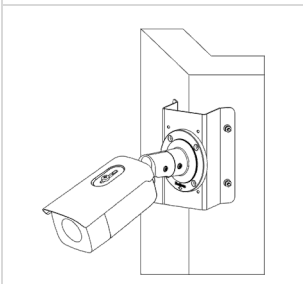

Web Client Language	33 languages: English, Russian, Estonian, Bulgarian, Hungarian, Greek, German, Italian, Czech, Slovak, French, Polish, Dutch, Portuguese, Spanish, Romanian, Danish, Swedish, Norwegian, Finnish, Croatian, Slovenian, Serbian, Turkish, Korean, Traditional Chinese, Thai, Vietnamese, Japanese, Latvian, Lithuanian, Portuguese (Brazil), Ukrainian
General Function	Anti-flicker, heartbeat, mirror, privacy masks, flash log, password reset via e-mail, pixel counter
Software Reset	Yes
Storage Conditions	-30° to 60° C (-22° to 140° F), humidity 95% or less (non-condensing)
Startup and Operating Conditions	-30° to 60° C (-22° to 140° F), humidity 95% or less (non-condensing)
Power Supply	12 VDC ±25%, reverse polarity protection PoE: 802.3at, Class 4
Power Consumption and Current	12 VDC, 0.95 A, max. 12 W PoE (802.3at, 42.5 V to 57 V), 0.31 A to 0.23 A, max. 13 W
Power Interface	Ø5.5 mm coaxial power plug
Camera Material	Metal case: ADC12 IR cover: PC 923A
Camera Dimension	324.6 mm × 93.3 mm × 88.8 mm (12.8" × 3.7" × 3.5")
Package Dimension	386 mm × 156 mm × 155 mm (15.2" × 7.5" × 7.1")
Camera Weight	1110 g (2.4 lb)
With Package Weight	1610 g (3.5 lb)
<b>Approval</b>	
EMC	FCC SDoC (47 CFR Part 15, Subpart B); CE-EMC (EN 55032: 2015, EN 61000-3-2: 2019, EN 61000-3-3: 2013, EN 50130-4: 2011 +A1: 2014); RCM (AS/NZS CISPR 32: 2015); IC VoC (ICES-003: Issue 6, 2019); KC (KN 32: 2015, KN 35: 2015)
Safety	UL (UL 60950-1); CB (IEC 60950-1:2005 + Am 1:2009 + Am 2:2013, IEC 62368-1:2014); CE-LVD (EN 60950-1:2006+A2:2013, IEC 62368-1:2014+A11:2017); BIS (IS 13252(Part 1):2010+A1:2013+A2:2015); LOA (SANS IEC60950-1)
Environment	CE-RoHS (2011/65/EU); WEEE (2012/19/EU); Reach (Regulation (EC) No 1907/2006)
Protection	Ingress protection: IP66 (IEC 60529-2013)

## Available Model

PCI-LB15F6SL

**Dimensions**

Unit: mm (inch)

**Included Accessories**

**CB130  
Junction Box**

**Optional Accessories**

**CM  
Corner Mount**