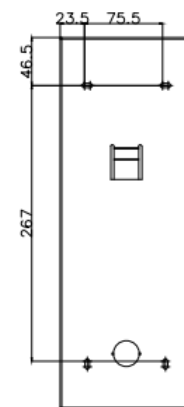

Specifications

Parameter	Model	DS-KAB13-D
Material		Stainless Steel
Working temperature		-40° C to +70° C (-40° F to 158° F)
Working humidity		10% to 90%
Dimension (L x W x H)		360 mm x 128 mm x 86 mm (14.17" x 5.04" x 3.39")

Dimension

Front View

Slide View

Rear View

Installation

1 Insert 4 expansion tubes into the wall.

2 Fix the protective shield on the wall with 4 screws.

3 Install the door station into the protective shield and secure it with 4 screws.