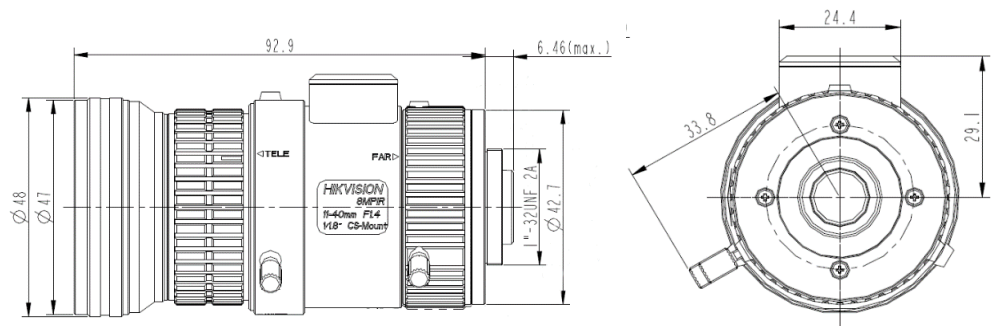

# CCTV LENS SPEC

Model NO.	HV1140D-8MPIRA		Specification	Vari-focal DC Auto Iris <b>Constant Aperture</b> <b>8MP IR</b>	
Focal length	11-40mm		Mount	CS-Mount	
F number	F1.4-C		Flange Back Length	12.5mm	
Max. Image format	Φ9mm (1/1.8")		M. O. D	0.1m	
Control	Iris	DC Auto Iris		Dimension	Φ48*92.9mm
	Focus	Manual		Weight	177g
	Zoom	Manual		Operating Temperature	-20~60°C
Field of View	D	1/1.8"	45.2° ~13.8°	1/2"	41.7° ~12.8°
	H		36.7° ~11.5°		35.8° ~11.2°
	V		23.9° ~7.6°		19.6° ~6.3°

Dimension

Lens Picture