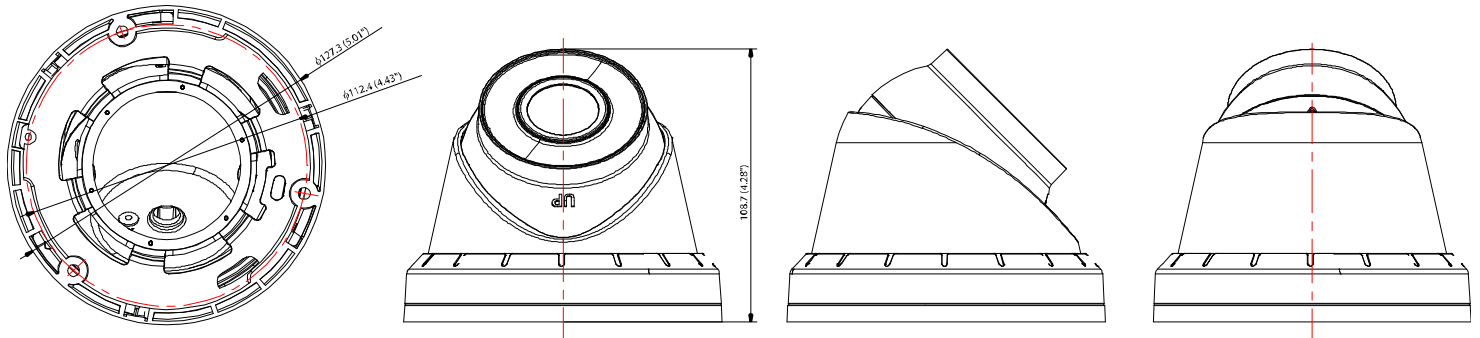

Dimensions

Unit: mm (inch)