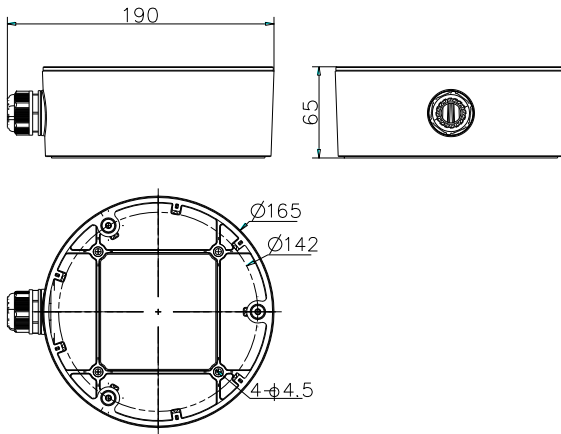

CB165 Junction Box for Dome Camera

	CB165
Appearance	Hikvision white
Material	Aluminum alloy
Dimensions	Φ165 mm × 65 mm (6.5" x 2.56")
Weight	466 g (16.44 ozs)

Key Features

- Aluminum Alloy with Surface Spray Treatment
- Waterproof
- Cable Hole

NOTES: Install bracket on flat wall.
Waterproof rubber is necessary for outdoor application.

The wall must be capable of supporting over three times as much as the total weight of the camera and the mount.

Maximum load capacity of the bracket is 4.5 kg.

Dimensions

NOTE: The actual dome camera may vary from the picture above.

Order Model

CB165