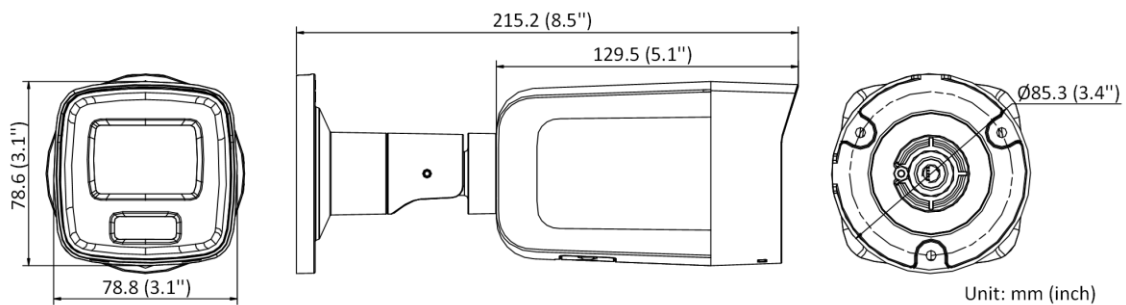

Material	Front cover: metal, back cover: metal
Camera Dimension	78.8 × 78.6 × 215.2 mm (3.1" × 3.1" × 8.5")
Package Dimension	315 × 137 × 141 mm (12.4" × 5.4" × 5.6")
Camera Weight	Approx. 860 g (1.9 lb.)
With Package Weight	Approx. 1265 g (2.8 lb.)
Approval	
Class	Class B
EMC	FCC SDoC (47 CFR Part 15, Subpart B); CE-EMC (EN 55032: 2015, EN 61000-3-2: 2014, EN 61000-3-3: 2013, EN 50130-4: 2011 +A1: 2014); RCM (AS/NZS CISPR 32: 2015); IC VoC (ICES-003: Issue 6, 2016)
Safety	UL (UL 60950-1); CB (IEC 60950-1:2005 + Am 1:2009 + Am 2:2013, IEC 62368-1:2014); CE-LVD (EN 60950-1:2005 + Am 1:2009 + Am 2:2013, IEC 62368-1:2014)
Environment	CE-RoHS (2011/65/EU); WEEE (2012/19/EU); Reach (Regulation (EC) No 1907/2006)
Protection	IP67 (IEC 60529-2013)

▪ Available Model

DS-2CD2087G2-L 2.8mm

DS-2CD2087G2-L 4mm

▪ Dimension

▪ Accessory

Distributed by

**HIKVISION®****Headquarters**

No.555 Qianmo Road, Binjiang District,
Hangzhou 310051, China
T +86-571-8807-5998
overseasbusiness@hikvision.com