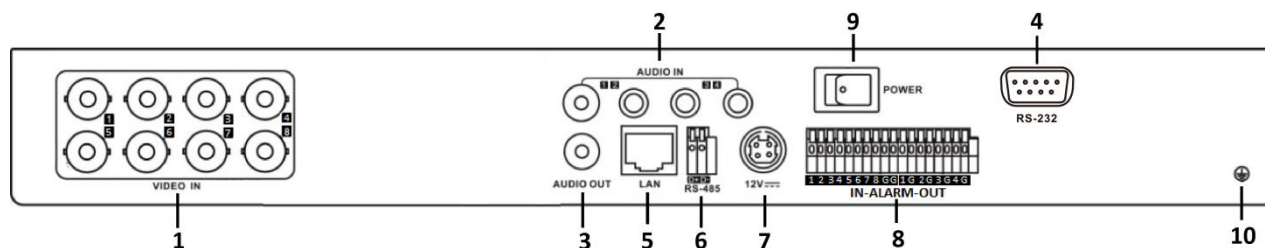

Physical Interfaces

NOTE

The rear panel of DS-6704/6716HUHI-K provides 4/16 video input interfaces.

Index	Description	Index	Description
1	VIDEO IN	6	RS-485 Serial Interface
2	AUDIO IN, RCA Connector	7	12 VDC Power Input
3	AUDIO OUT, RCA Connector	8	Alarm In/Out
4	RS-232 Serial Interface	9	Power Switch
5	LAN Network Interface	10	GND