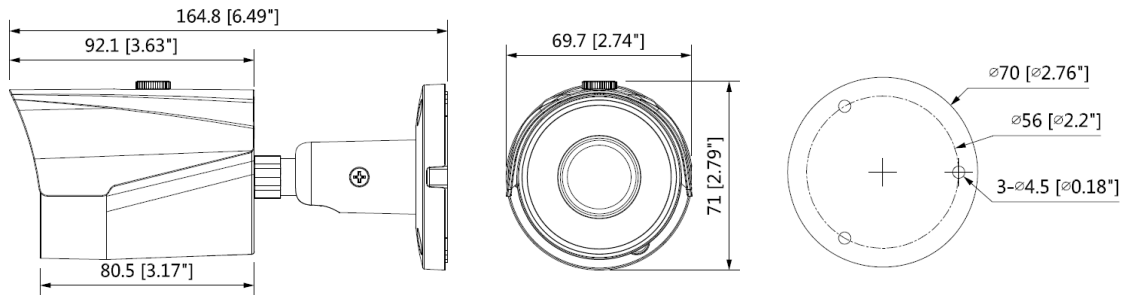

ORDERING

HBW2PER1	Network WDR 2MP IR Bullet Camera, 1/2.8" CMOS, 3.6mm Fixed, 18 IR LEDs, PoE, IP66, H.265/H.264/Smart Codec
-----------------	--

DIMENSIONS

For more information

www.honeywellvideo.com

Honeywell Security