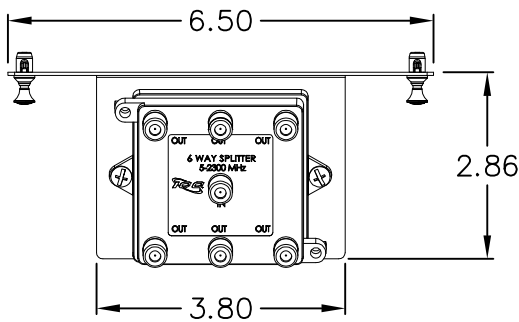

NOTE: UNLESS OTHERWISE SPECIFIED

1. 8-PORT TELEPHONE MODULE WITH RJ31X JACK:
  - A. PCB: GLASS EPOXY FR-4 COPPER CLAD, t=1.20mm
  - B. 110 BLOCK:
    - -HOUSING: PC, UL 94V-0
    - -IDC: PHOSPHOROUS BRONZE, TIN PLATED
  - C. RJ45 & RJ31X JACK/SOCKET:
    - -HOUSING: PBT + 15% FIBER GLASS
    - -CONTACT: PHOSPHOROUS BRONZE, 50u" GOLD PLATED
  - D. WIRING IN ACCORDANCE TO T568A
2. LOCKING BUTTON: MATERIAL: NYLON 6/6, UL 94V-0