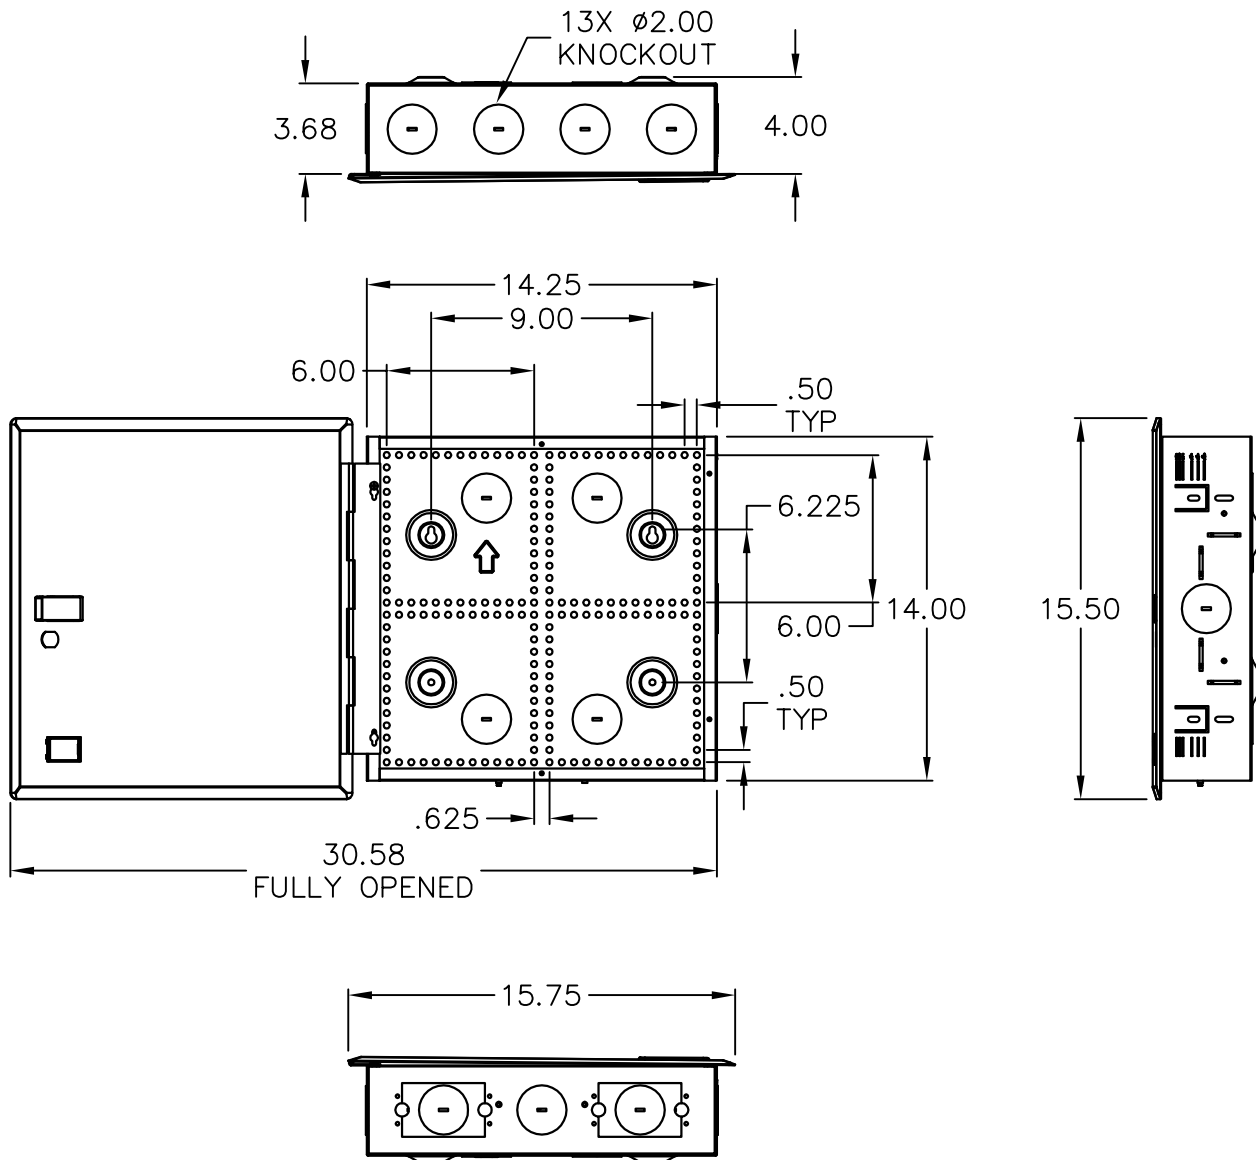

NOTE: UNLESS OTHERWISE SPECIFIED

1. MATERIAL: 20 GA CRS
2. SURFACE FINISH: WHITE POWDER COAT

COMBO, NET MEDIA CENTER, 14"		 <i>Premium Products</i> <i>Proven Performance</i> <i>Competitive Prices</i>	
ITEM NO.	ICRESDC14K		REV. B
DWG NO.	PSRESDC14K	PAGE NO. 2	

CUSTOMER CARE / TECHNICAL SUPPORT * CSR@ICC.COM / 888-ASK-4-ICC (275-4422) * 2100 East Valencia Drive, Suite D, Fullerton, CA 92831 * www.icc.com