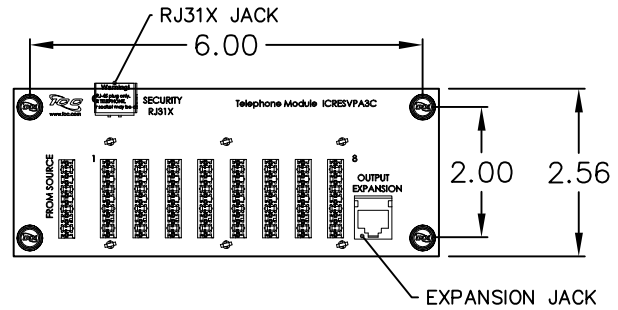

NOTE: UNLESS OTHERWISE SPECIFIED

1. 8-PORT TELEPHONE MODULE WITH RJ31X JACK:
  - A. PCB: GLASS EPOXY FR-4 COPPER CLAD, t=1.20mm
  - B. 110 BLOCK:
    - -HOUSING: PC, UL 94V-0
    - -IDC: PHOSPHOROUS BRONZE, TIN PLATED
  - C. RJ45 & RJ31X JACK/SOCKET:
    - -HOUSING: PBT + 15% FIBER GLASS
    - -CONTACT: PHOSPHOROUS BRONZE, 50u" GOLD PLATED
  - D. WIRING IN ACCORDANCE TO T568A
2. LOCKING BUTTON: MATERIAL: NYLON 6/6, UL 94V-0