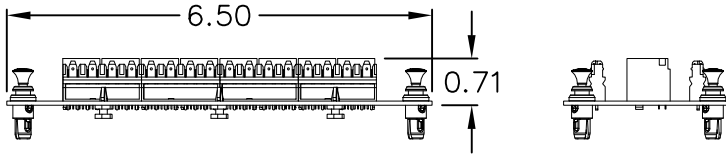

NOTE: UNLESS OTHERWISE SPECIFIED

1. 8-PORT CAT 6 DATA MODULE:
  - A. PCB: GLASS EPOXY FR-4 COPPER CLAD, t=1.20mm
  - B. 110 BLOCK:
    - -HOUSING: PC, UL 94V-0
    - -IDC: PHOSPHOROUS BRONZE, TIN PLATED
  - C. RJ45 JACK/SOCKET:
    - -HOUSING: PBT + 15% FIBER GLASS
    - -CONTACT: PHOSPHOROUS BRONZE, 50u" GOLD PLATED
  - D. WIRING IN ACCORDANCE TO T568A
  - E. CATEGORY 6 RATED
2. LOCKING BUTTON: MATERIAL: NYLON 6/6, UL 94V-0

NOTE: UNLESS OTHERWISE SPECIFIED

1. 8-PORT TELEPHONE MODULE WITH RJ31X JACK:
  - A. PCB: GLASS EPOXY FR-4 COPPER CLAD, t=1.20mm
  - B. 110 BLOCK:
    - -HOUSING: PC, UL 94V-0
    - -IDC: PHOSPHOROUS BRONZE, TIN PLATED
  - C. RJ45 & RJ31X JACK/SOCKET:
    - -HOUSING: PBT + 15% FIBER GLASS
    - -CONTACT: PHOSPHOROUS BRONZE, 50u" GOLD PLATED
  - D. WIRING IN ACCORDANCE TO T568A
2. LOCKING BUTTON: MATERIAL: NYLON 6/6, UL 94V-0

NOTE: UNLESS OTHERWISE SPECIFIED

1. 1X6 VIDEO SPLITTER:
  - A. HOUSING: DIE-CASTING WITH NICKEL PLATING
  - B. CONNECTORS: F-TYPE FEMALE
  - C. FREQUENCY RANGE: 5 ~ 2300 MHZ
  - D. INSERTION LOSS: 15 dB TYPICAL
2. MOUNTING BRACKET:
  - A. MATERIAL: 18 GA CRS
  - B. SURFACE FINISH: WHITE POWDER COAT
3. LOCKING BUTTON: MATERIAL: NYLON 6/6, UL 94V-0

COMBO, NET MEDIA CENTER, 14"		 Premium Products Proven Performance Competitive Prices	
ITEM NO.	ICRESDC14K		REV. B
DWG NO.	PSRESDC14K		PAGE NO. 3

CUSTOMER CARE / TECHNICAL SUPPORT * CSR@ICC.COM / 888-ASK-4-ICC (275-4422) * 2100 East Valencia Drive, Suite D, Fullerton, CA 92831 * www.icc.com