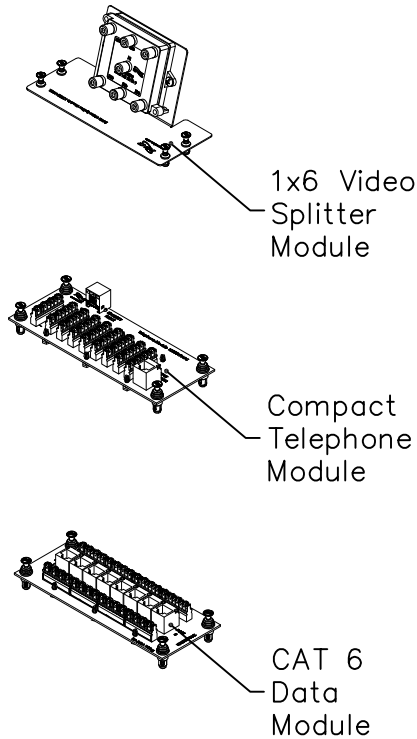

### Package includes:

- A. 14" Net Media Center Box Assembly, 1 pc
- B. 14" Net Media Center Door Assembly, 1 pc
- C. Door Latch, 1 pc
- D. Rubber Grommet, 4 pcs
- E. Rubber Bumper, 2 pcs
- F. #6-32 x 3/8" Zinc Plated, Pan Head Hinge Screw, 2 pcs
- G. 10 x 1" Zinc Plated, Phillips Wafer Head, Self Drill Mounting Screw, 4 pcs
- H. Protective Cover, 1 pc
- I. "NET MEDIA CENTER" Insert, 1 pc
- J. Fastener, 4 pcs
- K. Compact Module, CAT 6, Data, 8-Port, 1 pc
- L. Compact Module, Telephone, 8-Port w/RJ31, 1pc
- M. Resi module, 2 GHz Video Splitter, 1x6, 1 pc
- N. Wiring Location Sheet, 1pc
- O. Installation Instructions, 1pc