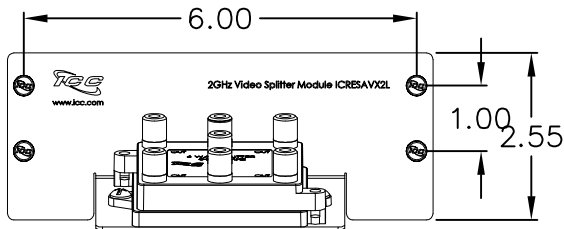

CUSTOMER CARE / TECHNICAL SUPPORT \* CSR@ICC.COM / 888-ASK-4-ICC (275-4422) \* 2100 East Valencia Drive, Suite D, Fullerton, CA 92831 \* www.icc.com

**NOTE: UNLESS OTHERWISE SPECIFIED**

1. 8-PORT CAT 6 DATA MODULE:
  - A. PCB: GLASS EPOXY FR-4 COPPER CLAD, t=1.20mm
  - B. 110 BLOCK:
    - HOUSING: PC, UL 94V-0
    - IDC: PHOSPHOROUS BRONZE, TIN PLATED
  - C. RJ45 JACK/SOCKET:
    - HOUSING: PBT + 15% FIBER GLASS
    - CONTACT: PHOSPHOROUS BRONZE, 50u" GOLD PLATED
  - D. WIRING IN ACCORDANCE TO T568A
  - E. CATEGORY 6 RATED
2. LOCKING BUTTON: MATERIAL: NYLON 6/6, UL 94V-0

**NOTE: UNLESS OTHERWISE SPECIFIED**

1. 1X6 VIDEO SPLITTER:
  - A. HOUSING: DIE-CASTING WITH NICKEL PLATING
  - B. CONNECTORS: F-TYPE FEMALE
  - C. FREQUENCY RANGE: 5 ~ 2300 MHZ
  - D. INSERTION LOSS: 15 dB TYPICAL
2. MOUNTING BRACKET:
  - A. MATERIAL: 18 GA CRS
  - B. SURFACE FINISH: WHITE POWDER COAT
3. LOCKING BUTTON: MATERIAL: NYLON 6/6, UL 94V-0