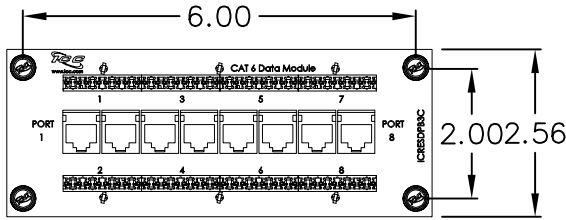

NOTE: UNLESS OTHERWISE SPECIFIED

1. 8-PORT CAT 6 DATA MODULE:
  - A. PCB: GLASS EPOXY FR-4 COPPER CLAD, t=1.20mm
  - B. 110 BLOCK:
    - -HOUSING: PC, UL 94V-0
    - -IDC: PHOSPHOROUS BRONZE, TIN PLATED
  - C. RJ45 JACK/SOCKET:
    - -HOUSING: PBT + 15% FIBER GLASS
    - -CONTACT: PHOSPHOROUS BRONZE, 50u" GOLD PLATED
  - D. WIRING IN ACCORDANCE TO T568A
  - E. CATEGORY 6 RATED
2. LOCKING BUTTON: MATERIAL: NYLON 6/6, UL 94V-0

NOTE: UNLESS OTHERWISE SPECIFIED

1. 8-PORT TELEPHONE MODULE WITH RJ31X JACK:
  - A. PCB: GLASS EPOXY FR-4 COPPER CLAD, t=1.20mm
  - B. 110 BLOCK:
    - -HOUSING: PC, UL 94V-0
    - -IDC: PHOSPHOROUS BRONZE, TIN PLATED
  - C. RJ45 & RJ31X JACK/SOCKET:
    - -HOUSING: PBT + 15% FIBER GLASS
    - -CONTACT: PHOSPHOROUS BRONZE, 50u" GOLD PLATED
  - D. WIRING IN ACCORDANCE TO T568A
2. LOCKING BUTTON: MATERIAL: NYLON 6/6, UL 94V-0

NOTE: UNLESS OTHERWISE SPECIFIED

1. 1X6 VIDEO SPLITTER:
  - A. HOUSING: DIE-CASTING WITH NICKEL PLATING
  - B. CONNECTORS: F-TYPE FEMALE
  - C. FREQUENCY RANGE: 5 ~ 2300 MHZ
  - D. INSERTION LOSS: 15 dB TYPICAL
2. MOUNTING BRACKET:
  - A. MATERIAL: 18 GA CRS
  - B. SURFACE FINISH: WHITE POWDER COAT
3. LOCKING BUTTON: MATERIAL: NYLON 6/6, UL 94V-0

COMBO, NET MEDIA CENTER, 14"		 Premium Products Proven Performance Competitive Prices	
ITEM NO.	ICRESDC14K		REV. B
DWG NO.	PSRESDC14K		PAGE NO. 3

CUSTOMER CARE / TECHNICAL SUPPORT * CSR@ICC.COM / 888-ASK-4-ICC (275-4422) * 2100 East Valencia Drive, Suite D, Fullerton, CA 92831 * www.icc.com