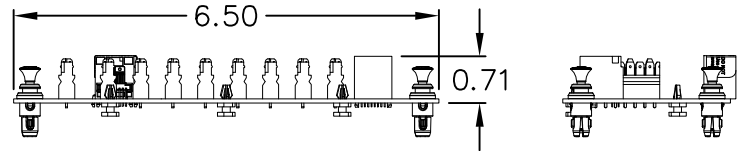

NOTE: UNLESS OTHERWISE SPECIFIED

1. 8-PORT TELEPHONE MODULE WITH RJ31X JACK:
  - A. PCB: GLASS EPOXY FR-4 COPPER CLAD, t=1.20mm
  - B. 110 BLOCK:
    - -HOUSING: PC, UL 94V-0
    - -IDC: PHOSPHOROUS BRONZE, TIN PLATED
  - C. RJ45 & RJ31X JACK/SOCKET:
    - -HOUSING: PBT + 15% FIBER GLASS
    - -CONTACT: PHOSPHOROUS BRONZE, 50u" GOLD PLATED
  - D. WIRING IN ACCORDANCE TO T568A
2. LOCKING BUTTON: MATERIAL: NYLON 6/6, UL 94V-0