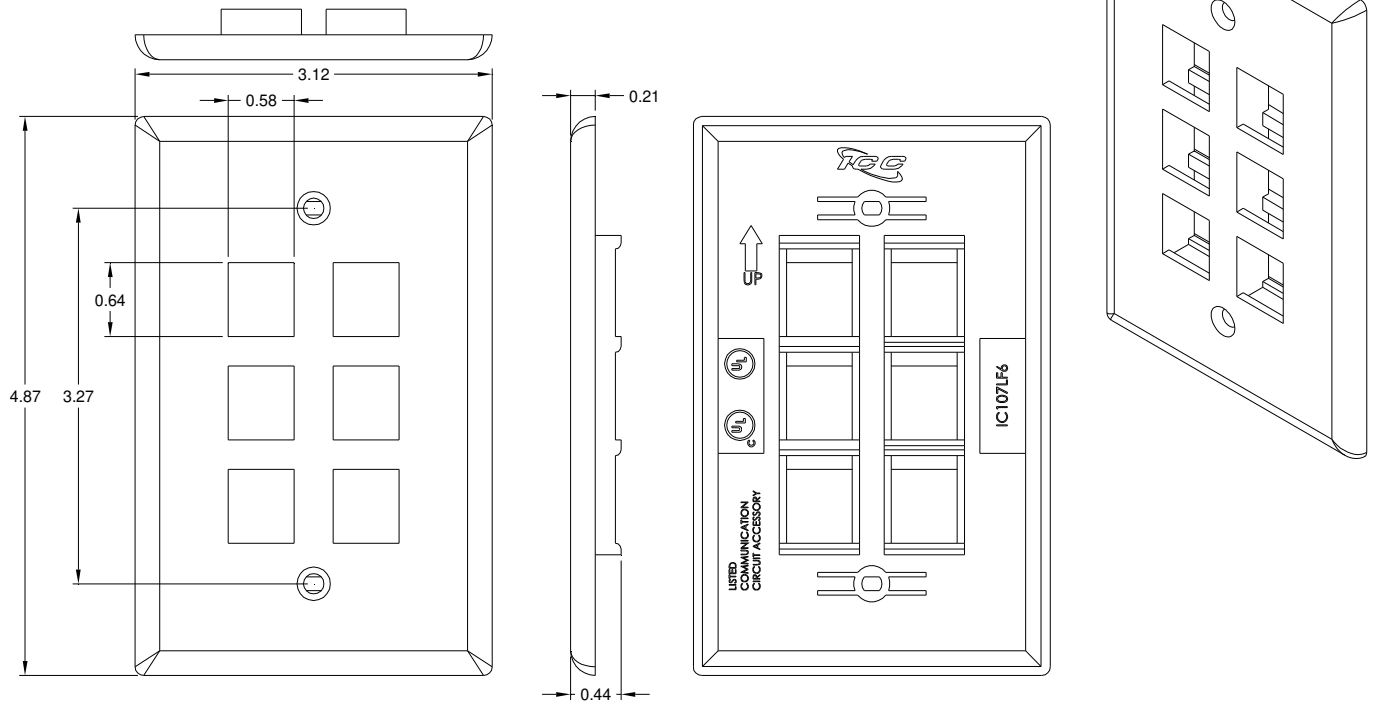

6-Port Single Gang Oversized Faceplate

Package Includes:

- A. 6-Port Single Gang Oversized Faceplate, **1 Piece**
- B. #6-32 x 3/4" Oval Head, Countersink, Deep Slotted Drive, Machine Screw, **2 Pieces**

Features and Benefits

- Configured to fit standard single gang outlet box
- Designed to support the distribution of voice, data, and other communication needs to the work area for commercial or residential applications
- Rugged and durable construction
- Designed to help cover uneven and jagged drywall cuts
- Accommodates a wide variety of easy to snap-in modules, providing configuration flexibility
- Accepts all IC107 modules
- ANSI/TIA-568-C and UL 1863 compliant
- Country Of Origin: Taiwan
- TAA Compliant