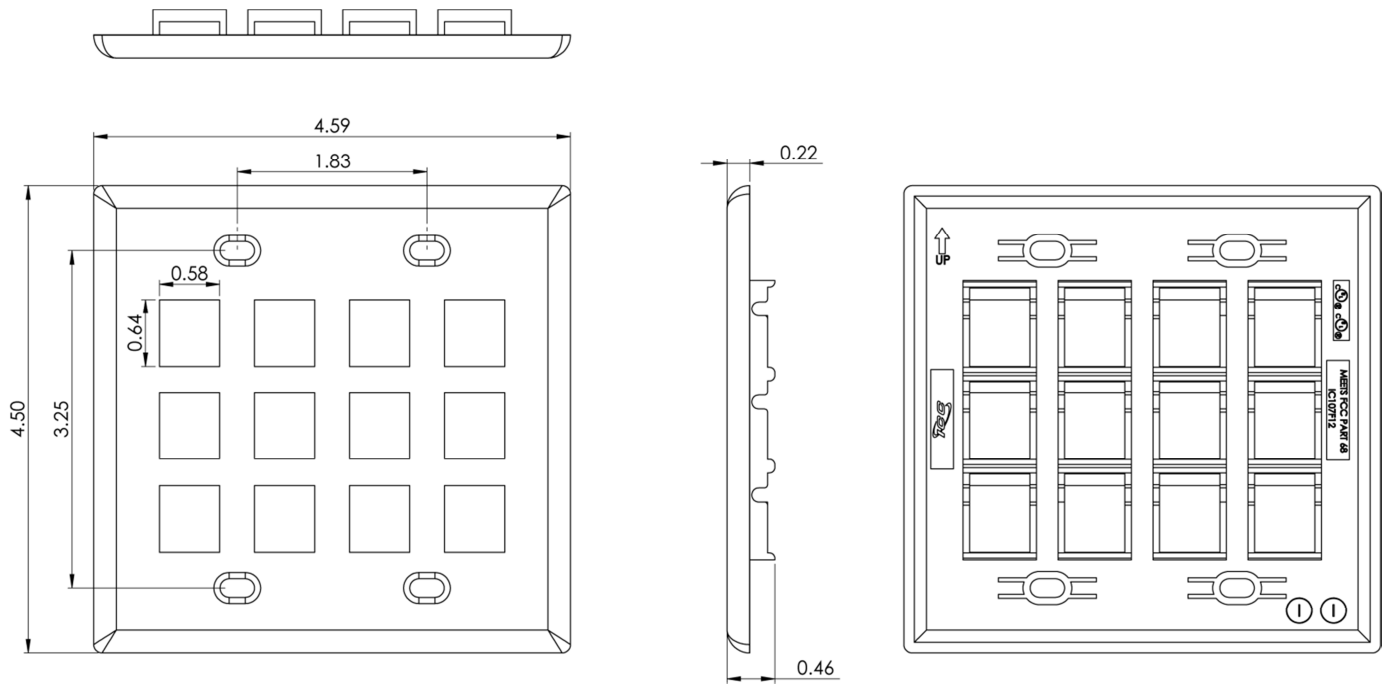

12-Port Double Gang Flat Faceplate

Package Includes:

- A. 12-Port Double Gang Flat Faceplate, **1 Piece**
- B. #6-32 x 3/4" Oval Head, Countersink, Deep Slotted Drive, Machine Screw, **4 Pieces**

Features and Benefits

- Configured to fit standard double gang outlet box
- Designed to support the distribution of voice, data, and other communication needs to the work area for commercial or residential applications
- Rugged and durable construction
- Accommodates a wide variety of easy to snap-in modules, providing configuration flexibility
- Accepts all IC107 modules
- ANSI/TIA-568-C and UL 1863 compliant
- Available in Almond, Black, Gray, Ivory, and White
- Country Of Origin: Taiwan
- TAA Compliant