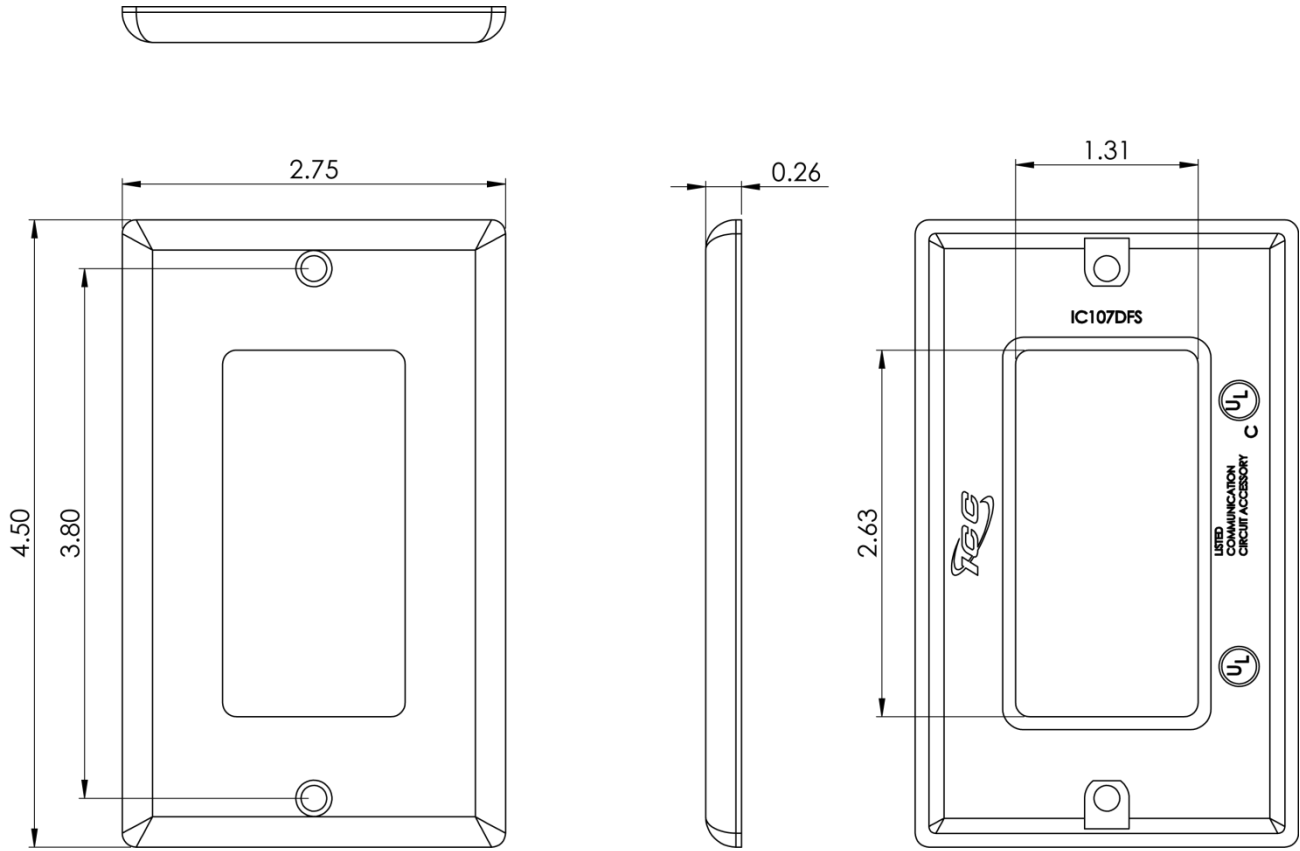

Single Gang Decorex Faceplate

Package Includes:

- A. Single Gang Decorex Faceplate, **1 Piece**
- B. #6-32 x 3/4" Oval Head, Countersink, Deep Slotted Drive, Machine Screw, **2 Pieces**

Features and Benefits

- Designed to support a multitude of high tech communication needs with contemporary styling for commercial or residential applications
- Designed for a consistent look with standard decorator style switches and outlets
- Field configurable flexibility enables customization of multimedia applications
- Accommodates all IC107, IC630, and ICRDS Decorex inserts
- Designed for commercial or residential applications
- ANSI/TIA-568-C and UL 1863 compliant

Specifications

- Material: ABS, UL94V-0
- Finish:Glossy
- Color: XX: BK-Black, IV-Ivory, & WH-White