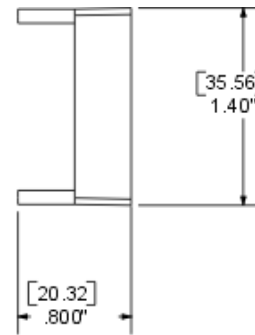

MC-180 Door Channel Magnet

MC-180

- The MC-180 is designed to be mounted in the top channel of a metal entry/exit door
- Legs of the magnet case can be clipped to accommodate a more shallow channel
- UL Fire Rated 10C
- Lifetime Warranty

180MC-12

8080-TMC

DOOR CHANNEL MAGNET

MC-180 SERIES

- ◆ The MC-180 is designed to be mounted in the top channel of a metal entry/exit door.
- ◆ Legs of the magnet case can be clipped to accommodate a more shallow channel.