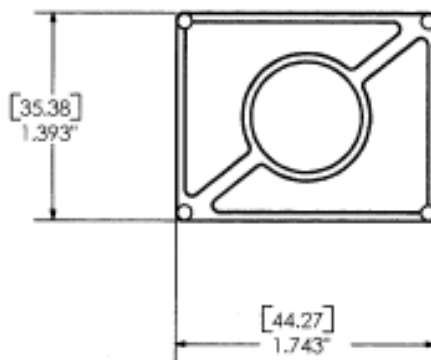

WARRANTY:

Lifetime warranty against workmanship, material and factory defects.

GEORGE RISK INDUSTRIES, INC.
G.R.I. PLAZA
KIMBALL, NE 69145

MADE IN U.S.A.