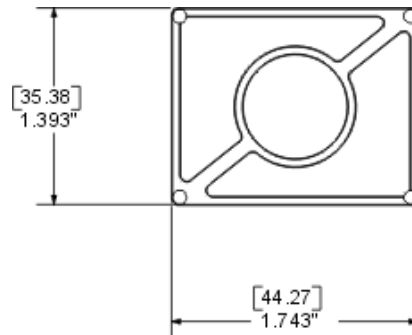

MC-180 Door Channel Magnet

MC-180

- The MC-180 is designed to be mounted in the top channel of a metal entry/exit door
- Legs of the magnet case can be clipped to accommodate a more shallow channel
- UL Fire Rated 10C
- Lifetime Warranty

180MC-12

8080-TMC

DOOR CHANNEL MAGNET

MC-180 SERIES

- ◆ The MC-180 is designed to be mounted in the top channel of a metal entry/exit door.
- ◆ Legs of the magnet case can be clipped to accommodate a more shallow channel.