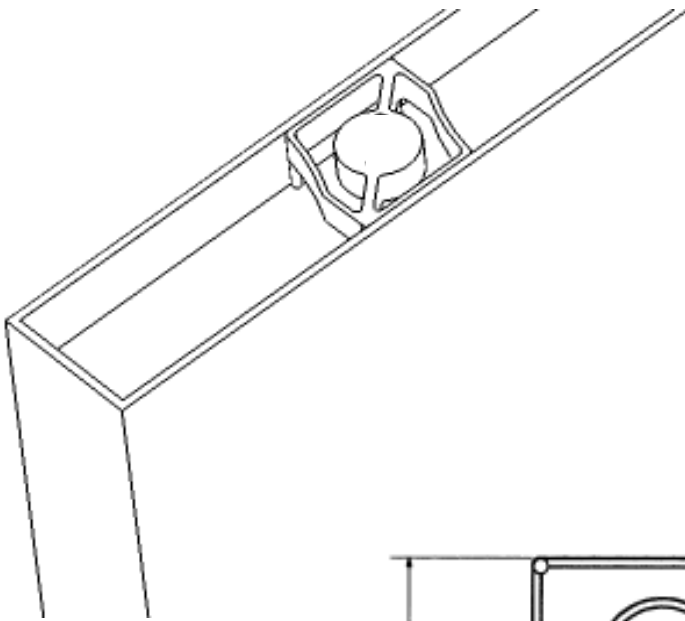

MC-180 Door Channel Magnet

MC-180

- The MC-180 is designed to be mounted in the top channel of a metal entry/exit door
- Legs of the magnet case can be clipped to accommodate a more shallow channel
- UL Fire Rated 10C
- Lifetime Warranty

180MC-12

8080-TMC

DOOR CHANNEL MAGNET

MC-180 SERIES

- ◆ The MC-180 is designed to be mounted in the top channel of a metal entry/exit door.
- ◆ Legs of the magnet case can be clipped to accommodate a more shallow channel.