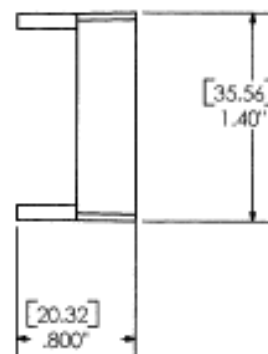

WARRANTY:

Lifetime warranty against workmanship, material and factory defects.

GEORGE RISK INDUSTRIES, INC.
G.R.I. PLAZA
KIMBALL, NE 69145

MADE IN U.S.A.