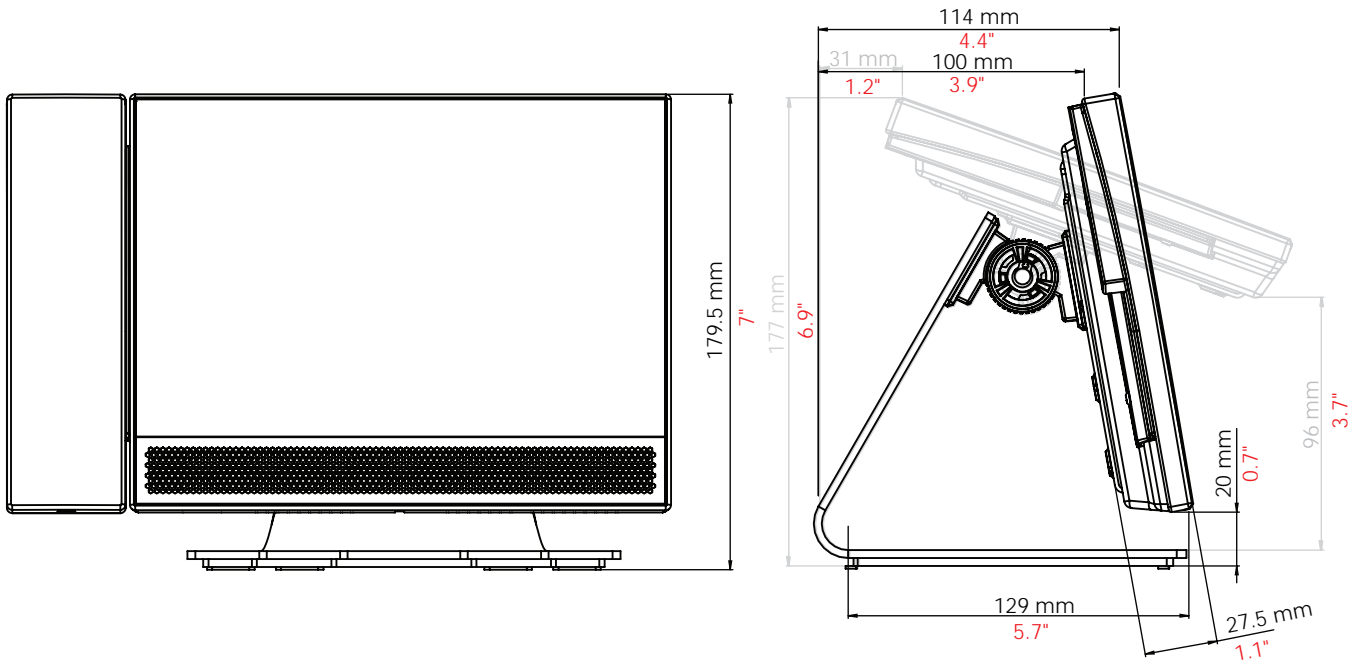

Hardware features

Audio system	Full Duplex
Screen	Color LED, capacitive touch screen
Screen size	7", 16:9
Screen resolution	800 x 480
Camera	Digital with IR filter
Door bell input	2 wire, 8v illumination supported
LED status indicator	RGB LED
Back lighting color	White

Accessories

Desktop stand	Optional
---------------	----------

Net2 Entry is a door entry system that works standalone or alongside Paxton's Net2 access control, combining door entry with key features of Net2. Net2 Entry consists of 3 components that auto-detect on set up; external panel, interior monitor and door control unit. Net2 Entry is a plug and play solution that comes with a range of panel options and is suitable for a wide variety of sites.

The Net2 Entry Premium Monitor comes either with or without a handset, and can be wall or desk mounted. Net2 Entry components simply interconnect using Cat5 or standard RJ45 terminated patch cables. Net2 Entry can also utilise existing network infrastructure for simple installation. PoE technology runs power and data along the same cable to avoid the need for separate power supplies. A visitor initiates a video call via the bell button on the external panel. Visitor access can be granted via the Net2 Entry Premium Monitor, which features an intuitive capacitive touchscreen user interface.