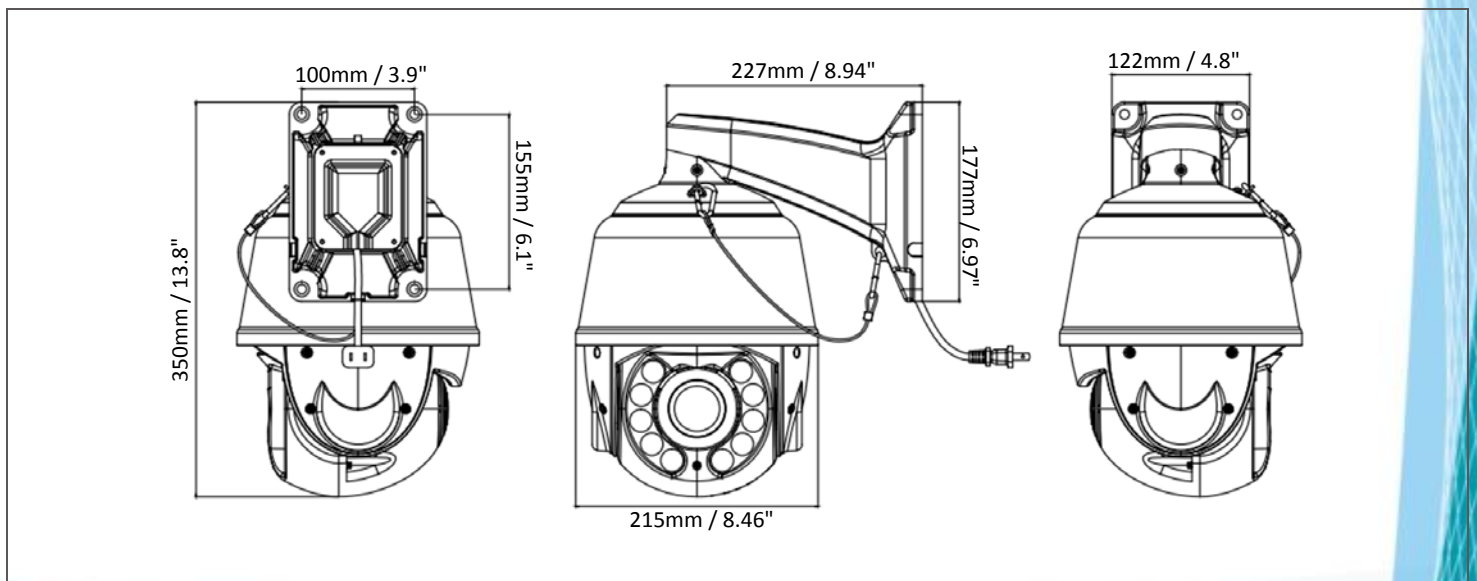

Dimensions

*All images presented in this document are for example only. Product models may vary in different countries. Please visit EverFocus regional Websites for detailed ordering information.

*Information contained in this document is subject to change without notice.