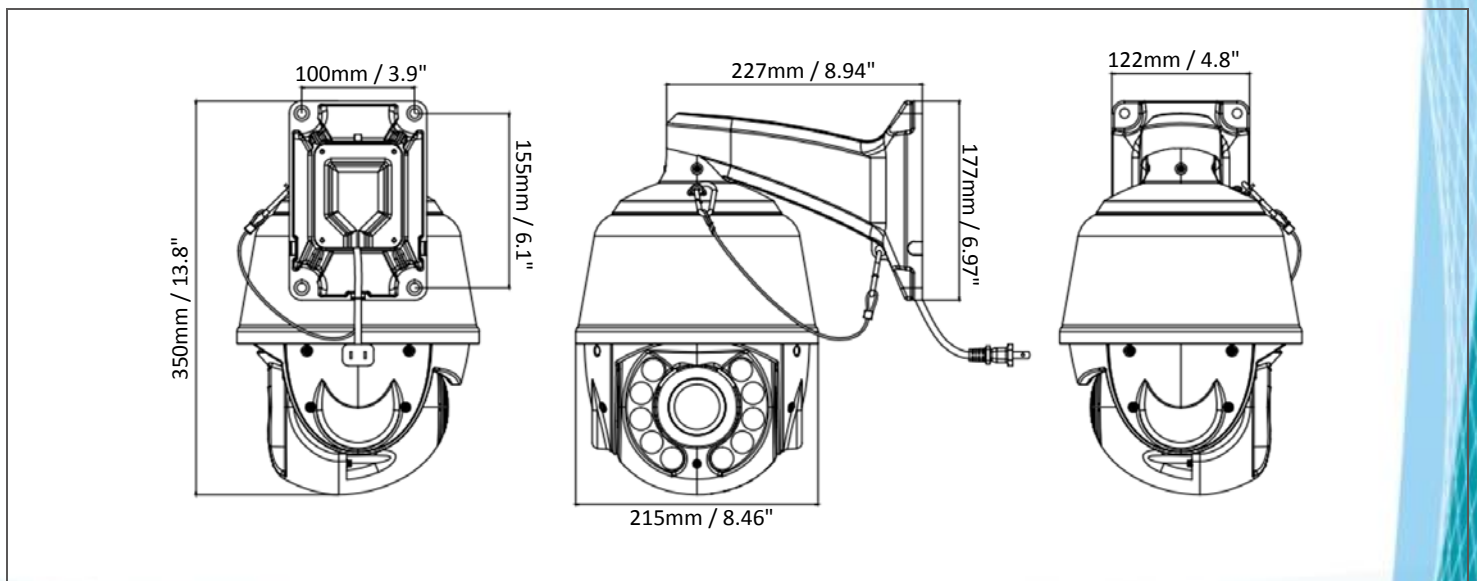

Dimensions

*All images presented in this document are for example only. Product models may vary in different countries. Please visit EverFocus regional Websites for detailed ordering information.

*Information contained in this document is subject to change without notice.