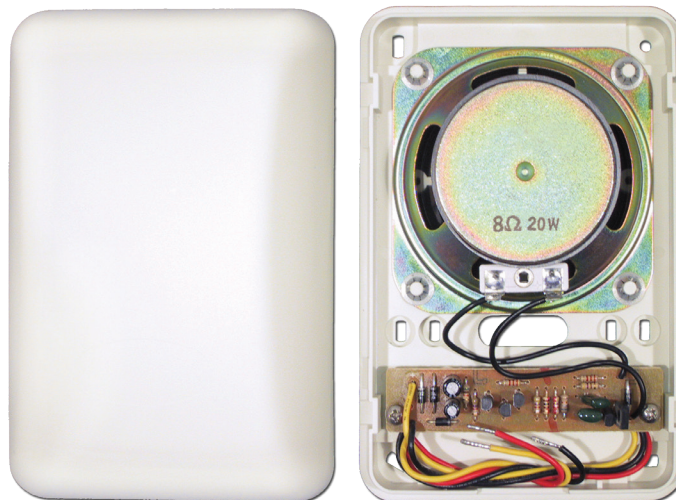

Echo™ Siren

ELK-71

The ELK-71 is a Two-Tone (Yelp & Steady) Siren mounted in an attractive surface mount plastic enclosure. This versatile Echo™ Series siren is designed to be heard but not seen!. Sound “echoes” off mounting surface from back plate edge.

This unique contemporary siren has a smooth, paintable, “no grill” surface that easily blends with any decor. This siren mounts to any flat surface or single gang electrical “J” box. Also available is the ELK-74, a compact version of the ELK-71.

FEATURES:

- Pre-Wired for easy installation
- May be Painted or Wallpapered
- Mounting Hardware Included
- Lifetime Limited Warranty

SPECIFICATIONS:

- Operating Voltage: 6 - 14 Volts DC
- Sound Level: 100 db @ 1 meter, 13.8vdc
- Current Draw: 480mA @ 13.8vdc
- Size: 4.375” H x 6.375” W x 1.875” D
- Color: White

WIRING INSTRUCTIONS:

- Yellow = STEADY (+)
- Red = YELP (+)
- Black = NEG (-)

For more information, contact your local ELK Representative or call (800)797-9355.

*Solutions For Serious Security
and Automation Professionals*