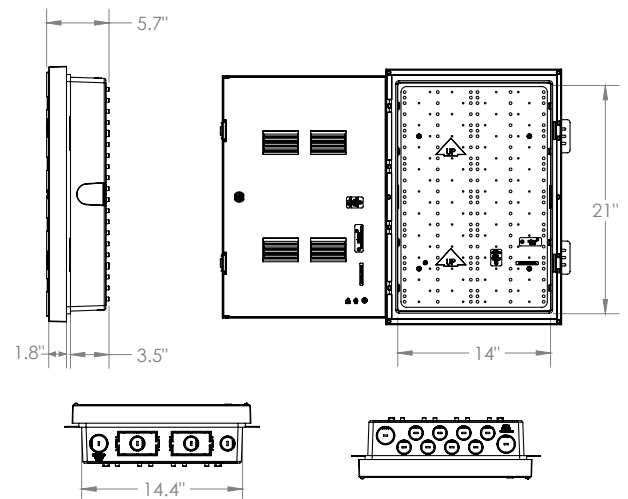

Its flexible design and selection of mounting systems provide a convenient, secure, enclosure for installing and distributing broadband and smart home services within residential premises.

The Narrow/Deep model adds 1" of depth and reduces the frame width by 1" to allow for larger components, side by side mounting, and corner installation.

Also available in 30", 42", and 63" sizes.

2. DIMENSIONS

Inside: H 21"/W 14"/D 5.0"; Outside: H 23.2"/W 17.4"/D 5.7"

3. FEATURES & BENEFITS

- WiFi-transparent, engineered plastic delivers up to 15x more WiFi pass-through than metal alternatives.
- Large internal space for installation of active, passive, and cable management components.
- Adds 1" of depth; reduces by 1" width to allow for larger components, side by side mounting and corner installation.
- Standardized mounting hole pattern supports unique Primex Rail, Shelf, and Universal Mounting Systems for components.
- Multiple entry/exit knockouts on top and bottom support microduct and robust cable runs.
- Lightweight design for easy transport and installation.
- Optional Side Mount Clips (SMC) available for side mount installation in non-standard stud spacing.
- Optional key or hex locks available for enhanced security.
- UL-compliant and fire-retardancy tested for heightened safety and durability.

Standard Frame

125-1073 Key Lock
125-1678 Hex Lock

Shelf Mounting System (SMS)

Narrow/Deep Frame

Installed SMC for affixing sidewall to stud.

SMC fits mounting tape for cable management.

FOR MORE INFORMATION CONTACT: