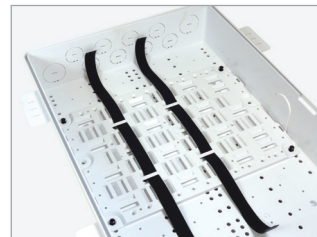

UNIVERSAL MOUNTING VIDEO:

FOR MORE INFORMATION CONTACT:

1.604.881.7875 1.604.881.7835

www.primex.com

primex Fit everything. Together.