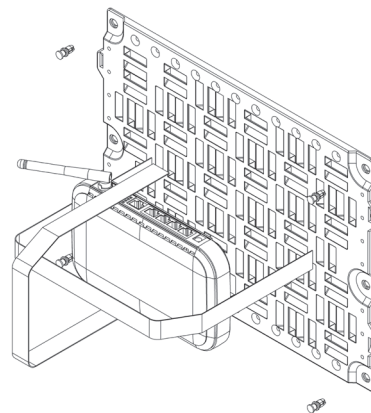

UNIVERSAL MOUNTING VIDEO:

FOR MORE INFORMATION CONTACT:

1.604.881.7875 1.604.881.7835

www.primex.com

primex Fit everything. Together.