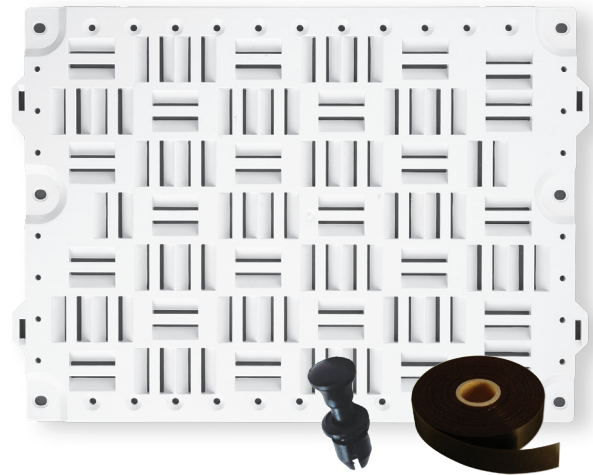

1. SUMMARY

The patented Primex Universal Mounting System (UMS) includes the plate, tape and pushpins, and mounts components and accessories easily in the P2100, P3000, P4200, P6300, and PR1500 SOHO Pro™ Media Panels.

The durable plate snaps into place quickly via the pushpins while the tape allows for versatile component configuration. Available as individual pieces or as a kit.

2. DIMENSIONS

H: 13.7" / W: 10" / D: 0.3"

3. FEATURES & BENEFITS

Mounting System

- Offers an array of mounting options for hardware components such as modems and fiber management accessories.
- Fits Primex Media Panels for structured wiring models: P2100, P3000, P4200, P6300, PR1500.
- Lightweight and easy to install with snap-in pushpins.
- Durable ABS plastic.

Mounting Tape (33' roll)

- Easily affixes to plate, components and enclosures in seconds, securely keeping components in place.
- Durable and lightweight for cable and fiber management.

4. CONFIGURATIONS

Part #	Description
125-0770	Universal Mounting Plate (UMP)
125-0779	33' roll of mounting tape
125-1274	10' roll of mounting tape
125-0829	Mounting plate pushpins (100/bag)
Kit:	
125-1623	10" UMP w/5' tape, pushpins (x10)

UNIVERSAL MOUNTING PLATE (UMP)

The UMP combined with mounting tape offers versatile mounting options for components.