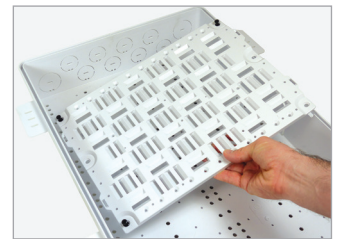

UNIVERSAL MOUNTING VIDEO:

FOR MORE INFORMATION CONTACT:

1.604.881.7875 1.604.881.7835

www.primex.com

primex Fit everything. Together.