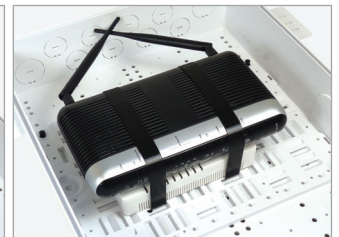

UNIVERSAL MOUNTING VIDEO:

FOR MORE INFORMATION CONTACT:

1.604.881.7875 1.604.881.7835

www.primex.com

primex Fit everything. Together.