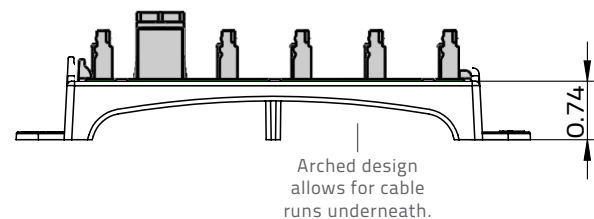

PRIMEX

Product Specifications

Voice Module

8-Port Voice with RJ31X

1. PRODUCT SUMMARY

The Primex 8-port Voice Module offers telephone/fax termination points and an integrated RJ31X jack for security system line seizure. An additional test/output jack is provided.

Designed to fit in Primex Media Distribution Hubs for structured wiring, the modules extend the networking functionality of the connected home in SFU and MDU applications.

2. PRODUCT DIMENSIONS

SIZE: 6.5"L x 3"W x 1.75"H

3. FEATURES & BENEFITS

- Four lines in are bridged to allow up to eight cable runs out, providing robust voice distribution.
- Easily and securely installed with four push pins.
- Simplified signal distribution for effective cable management.
- Fits Primex Media Distribution Hubs for structured wiring (P2100, P3000, P4200, P6300).
- Arched mounting bracket allows for cable run access.
- Wiring: 568A
- UL-Listed

4. CONFIGURATIONS

Part #	Description
125-0987	8-Port Voice Module w/RJ31x

FOR MORE INFORMATION CONTACT:

1.604.881.7875 1.604.881.7835

www.primex.com

primex **Fit everything. Together.**