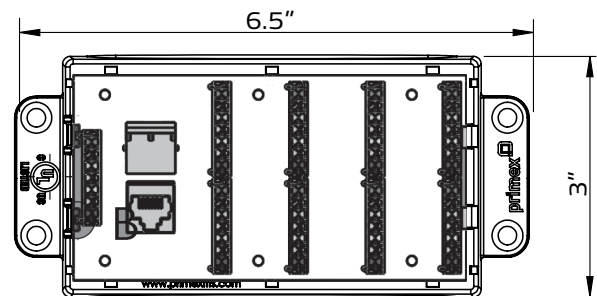

PRIMEX

Product Specifications

Voice Module

8-Port Voice with RJ31X

1. PRODUCT SUMMARY

The Primex 8-port Voice Module offers telephone/fax termination points and an integrated RJ31X jack for security system line seizure. An additional test/output jack is provided.

Designed to fit in Primex Media Distribution Hubs for structured wiring, the modules extend the networking functionality of the connected home in SFU and MDU applications.

2. PRODUCT DIMENSIONS

SIZE: 6.5"L x 3"W x 1.75"H

3. FEATURES & BENEFITS

- Four lines in are bridged to allow up to eight cable runs out, providing robust voice distribution.
- Easily and securely installed with four push pins.
- Simplified signal distribution for effective cable management.
- Fits Primex Media Distribution Hubs for structured wiring (P2100, P3000, P4200, P6300).
- Arched mounting bracket allows for cable run access.
- Wiring: 568A
- UL-Listed

4. CONFIGURATIONS

Part #	Description
125-0987	8-Port Voice Module w/RJ31x

FOR MORE INFORMATION CONTACT:

1.604.881.7875 1.604.881.7835

www.primex.com

primex **Fit everything. Together.**