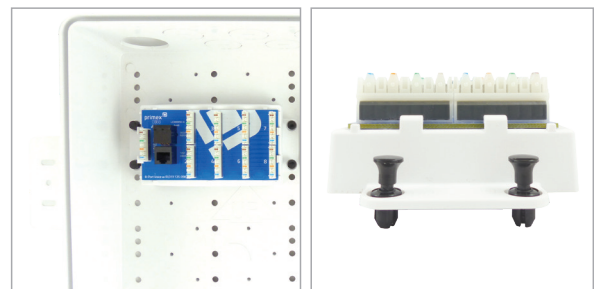

PRIMEX

Product Specifications

Voice Module

8-Port Voice with RJ31X

1. PRODUCT SUMMARY

The Primex 8-port Voice Module offers telephone/fax termination points and an integrated RJ31X jack for security system line seizure. An additional test/output jack is provided.

Designed to fit in Primex Media Distribution Hubs for structured wiring, the modules extend the networking functionality of the connected home in SFU and MDU applications.

2. PRODUCT DIMENSIONS

SIZE: 6.5"L x 3"W x 1.75"H

3. FEATURES & BENEFITS

- Four lines in are bridged to allow up to eight cable runs out, providing robust voice distribution.
- Easily and securely installed with four push pins.
- Simplified signal distribution for effective cable management.
- Fits Primex Media Distribution Hubs for structured wiring (P2100, P3000, P4200, P6300).
- Arched mounting bracket allows for cable run access.
- Wiring: 568A
- UL-Listed

4. CONFIGURATIONS

Part #	Description
125-0987	8-Port Voice Module w/RJ31x

FOR MORE INFORMATION CONTACT:

1.604.881.7875 1.604.881.7835

www.primex.com

primex **Fit everything. Together.**