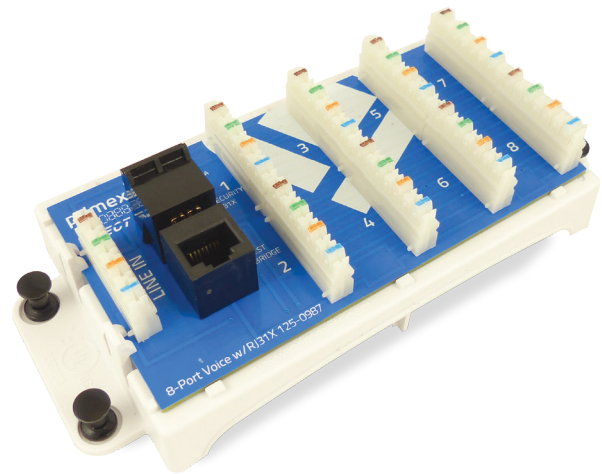

PRIMEX

Product Specifications

Voice Module

8-Port Voice with RJ31X

1. PRODUCT SUMMARY

The Primex 8-port Voice Module offers telephone/fax termination points and an integrated RJ31X jack for security system line seizure. An additional test/output jack is provided.

Designed to fit in Primex Media Distribution Hubs for structured wiring, the modules extend the networking functionality of the connected home in SFU and MDU applications.

2. PRODUCT DIMENSIONS

SIZE: 6.5"L x 3"W x 1.75"H

3. FEATURES & BENEFITS

- Four lines in are bridged to allow up to eight cable runs out, providing robust voice distribution.
- Easily and securely installed with four push pins.
- Simplified signal distribution for effective cable management.
- Fits Primex Media Distribution Hubs for structured wiring (P2100, P3000, P4200, P6300).
- Arched mounting bracket allows for cable run access.
- Wiring: 568A
- UL-Listed

4. CONFIGURATIONS

Part #	Description
125-0987	8-Port Voice Module w/RJ31x

FOR MORE INFORMATION CONTACT:

1.604.881.7875 1.604.881.7835

www.primex.com

primex **Fit everything. Together.**